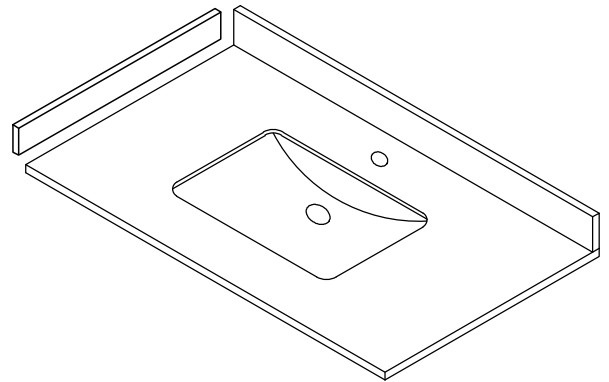

WYNDHAM COLLECTION

TOP VIEW OF VANITY CABINET

*Note: All Measurements are $\pm 1/4$ "

WC-2020-36

WYNDHAM COLLECTION

Side splash is reversible.
Note: All measurements are $\pm 1/4"$.

WC-VCA-36-SGL-TOP