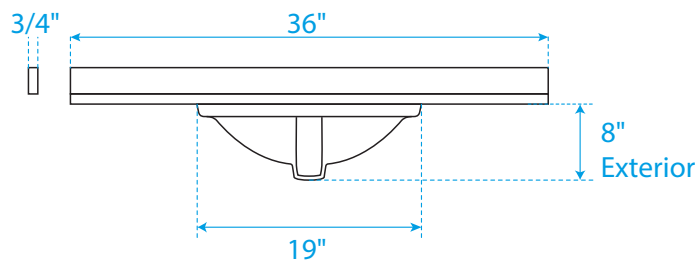

WYNDHAM COLLECTION

TOP VIEW OF VANITY CABINET

*Note: All Measurements are $\pm 1/4$ "

WC-2020-36

WYNDHAM COLLECTION

Side splash is reversible.
Note: All measurements are $\pm 1/4"$.

WC-VCA-36-SGL-TOP