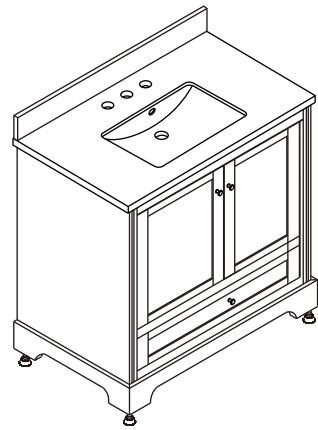

WYNDHAM COLLECTION

TOP VIEW OF VANITY CABINET

*Note: All Measurements are $\pm 1/4$ "

WC-2020-36

WYNDHAM COLLECTION

Side splash is reversible.
Note: All measurements are $\pm 1/4"$.

WC-VCA-36-SGL-TOP