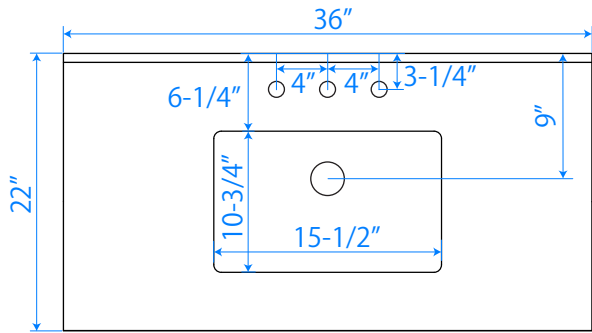

WYNDHAM COLLECTION

TOP VIEW OF VANITY CABINET

*Note: All Measurements are $\pm 1/4$ "

WC-2020-36

WYNDHAM COLLECTION

Side splash is reversible.
Note: All measurements are $\pm 1/4"$.

WC-VCA-36-SGL-TOP