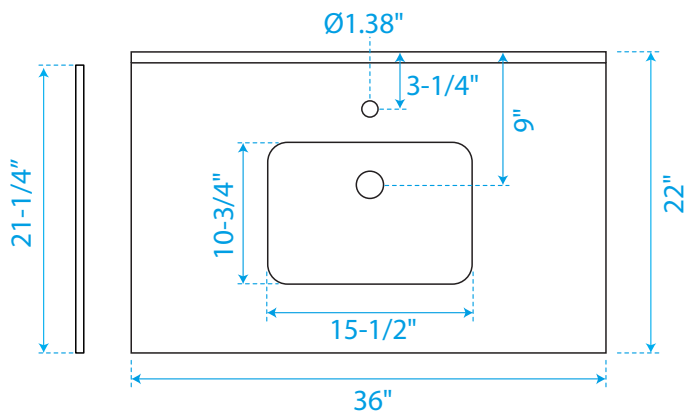

WYNDHAM COLLECTION

TOP VIEW OF VANITY CABINET

*Note: All Measurements are $\pm 1/4$ "

WC-2020-36

WYNDHAM COLLECTION

Side splash is reversible.
Note: All measurements are $\pm 1/4"$.

WC-VCA-36-SGL-TOP