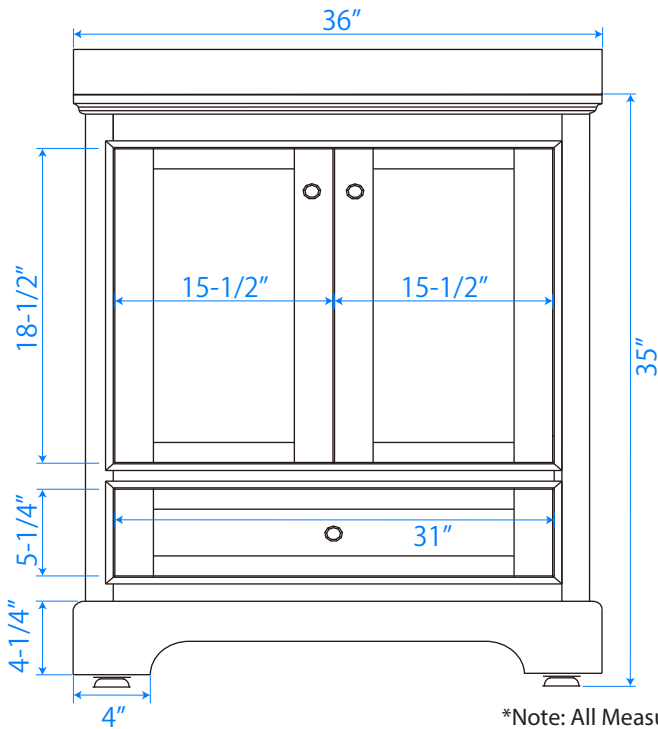

WYNDHAM COLLECTION

TOP VIEW OF VANITY CABINET

*Note: All Measurements are $\pm 1/4$ "

WC-2020-36

WYNDHAM COLLECTION

Side splash is reversible.
Note: All measurements are $\pm 1/4"$.

WC-VCA-36-SGL-TOP