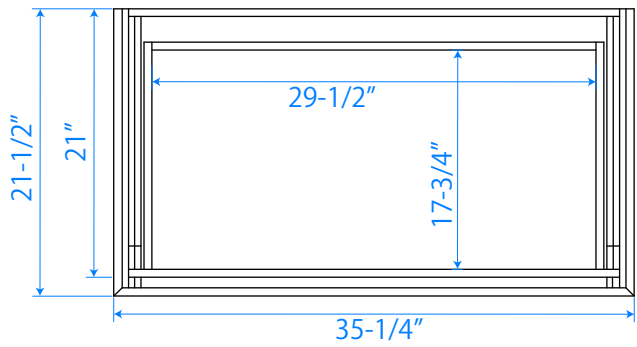

WYNDHAM COLLECTION

TOP VIEW OF VANITY CABINET

*Note: All Measurements are $\pm 1/4$ "

WC-2020-36

WYNDHAM COLLECTION

Side splash is reversible.
Note: All measurements are $\pm 1/4"$.

WC-VCA-36-SGL-TOP