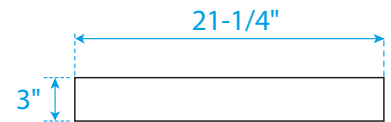

WYNDHAM COLLECTION

TOP VIEW OF VANITY CABINET

*Note: All Measurements are $\pm 1/4$ "

WC-2020-36

WYNDHAM COLLECTION

Side splash is reversible.
Note: All measurements are $\pm 1/4"$.

WC-VCA-36-SGL-TOP