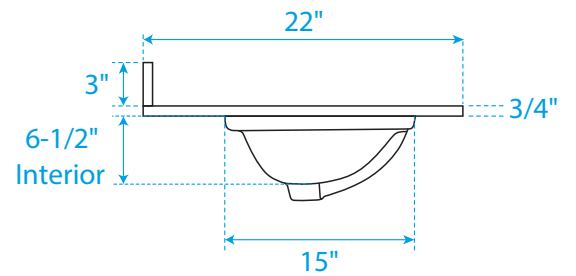

WYNDHAM COLLECTION

TOP VIEW OF VANITY CABINET

*Note: All Measurements are $\pm 1/4$ "

WC-2020-36

WYNDHAM COLLECTION

Side splash is reversible.
Note: All measurements are $\pm 1/4"$.

WC-VCA-36-SGL-TOP