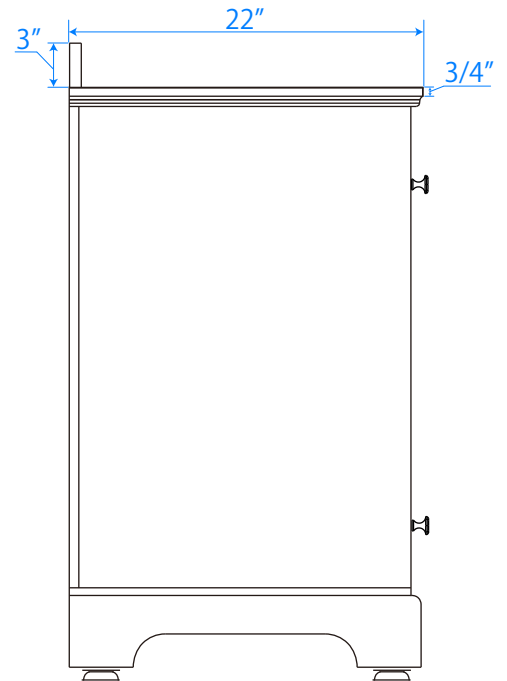

WYNDHAM COLLECTION

TOP VIEW OF VANITY CABINET

*Note: All Measurements are $\pm 1/4$ "

WC-2020-36

WYNDHAM COLLECTION

Side splash is reversible.
Note: All measurements are $\pm 1/4"$.

WC-VCA-36-SGL-TOP