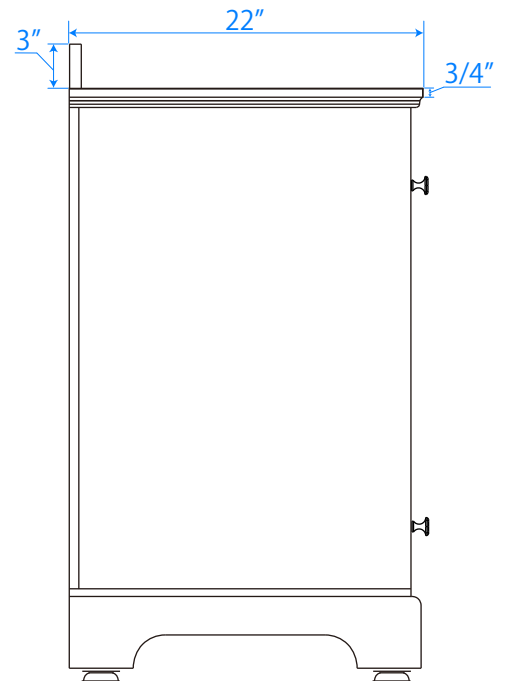

WYNDHAM COLLECTION

TOP VIEW OF VANITY CABINET

*Note: All Measurements are $\pm 1/4$ "

WC-2020-30

WYNDHAM COLLECTION

Side splash is reversible.
Note: All measurements are $\pm 1/4"$.

WC-VCA-30-SGL-TOP