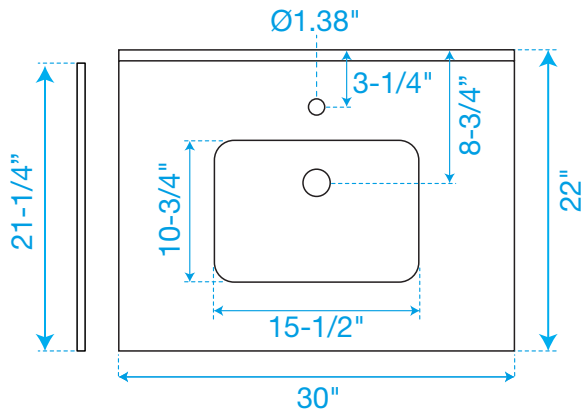

WYNDHAM COLLECTION

TOP VIEW OF VANITY CABINET

*Note: All Measurements are $\pm 1/4$ "

WC-2020-30

WYNDHAM COLLECTION

Side splash is reversible.
Note: All measurements are $\pm 1/4"$.

WC-VCA-30-SGL-TOP