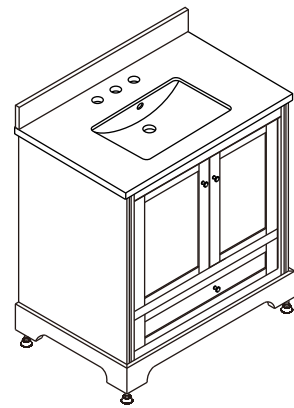

WYNDHAM COLLECTION

TOP VIEW OF VANITY CABINET

*Note: All Measurements are $\pm 1/4$ "

WC-2020-30

WYNDHAM COLLECTION

Side splash is reversible.
Note: All measurements are $\pm 1/4"$.

WC-VCA-30-SGL-TOP