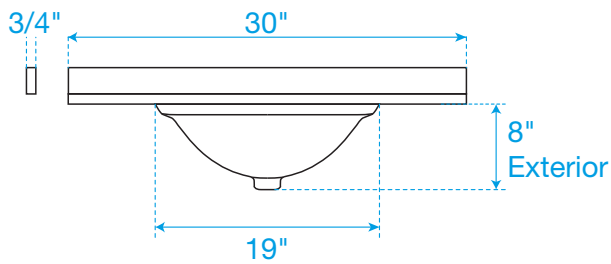

WYNDHAM COLLECTION

TOP VIEW OF VANITY CABINET

*Note: All Measurements are $\pm 1/4$ "

WC-2020-30

WYNDHAM COLLECTION

Side splash is reversible.
Note: All measurements are $\pm 1/4"$.

WC-VCA-30-SGL-TOP