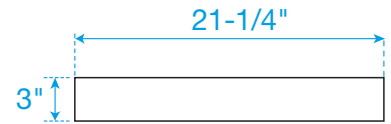

WYNDHAM COLLECTION

TOP VIEW OF VANITY CABINET

*Note: All Measurements are $\pm 1/4$ "

WC-2020-30

WYNDHAM COLLECTION

Side splash is reversible.
Note: All measurements are $\pm 1/4"$.

WC-VCA-30-SGL-TOP