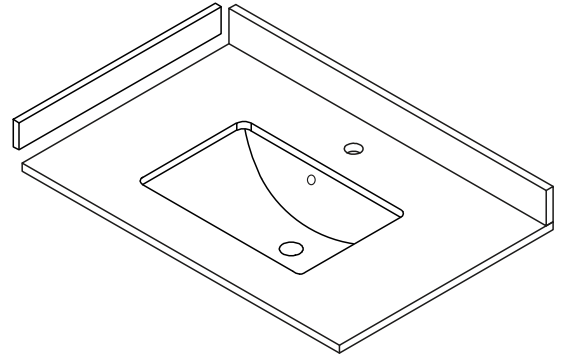

WYNDHAM COLLECTION

TOP VIEW OF VANITY CABINET

*Note: All Measurements are $\pm 1/4$ "

WC-2020-30

WYNDHAM COLLECTION

Side splash is reversible.
Note: All measurements are $\pm 1/4"$.

WC-VCA-30-SGL-TOP