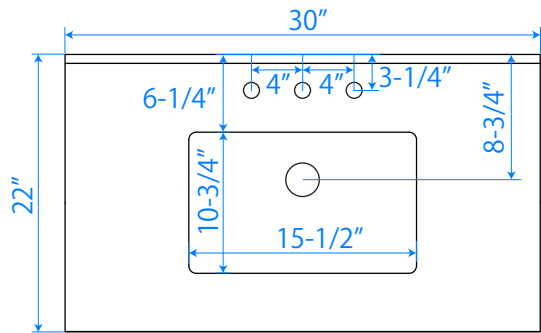

WYNDHAM COLLECTION

TOP VIEW OF VANITY CABINET

*Note: All Measurements are $\pm 1/4$ "

WC-2020-30

WYNDHAM COLLECTION

Side splash is reversible.
Note: All measurements are $\pm 1/4"$.

WC-VCA-30-SGL-TOP