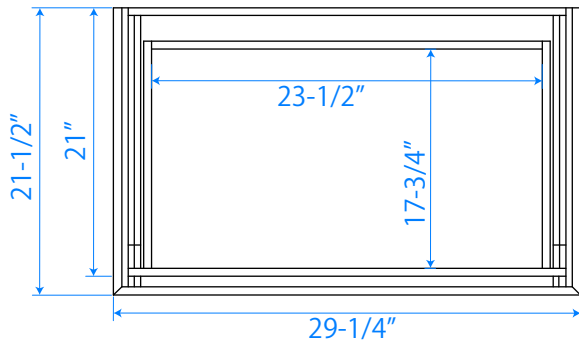

WYNDHAM COLLECTION

TOP VIEW OF VANITY CABINET

*Note: All Measurements are $\pm 1/4$ "

WC-2020-30

WYNDHAM COLLECTION

Side splash is reversible.
Note: All measurements are $\pm 1/4"$.

WC-VCA-30-SGL-TOP