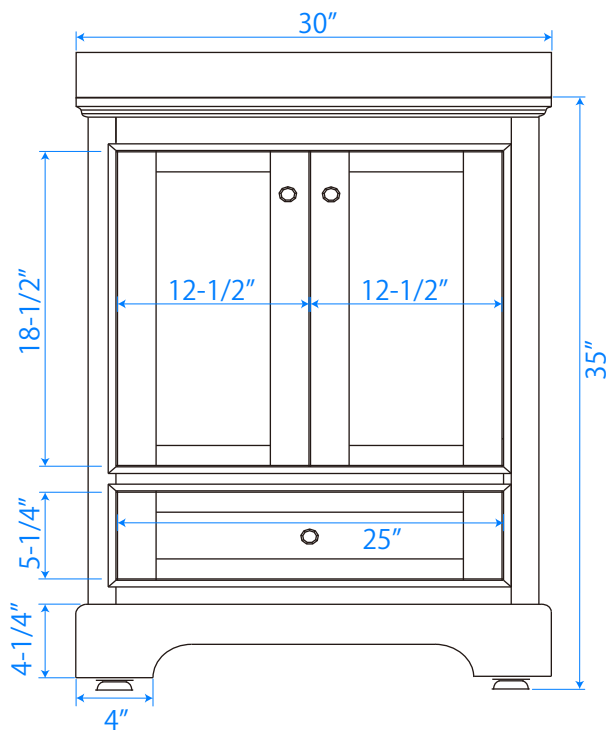

WYNDHAM COLLECTION

TOP VIEW OF VANITY CABINET

*Note: All Measurements are $\pm 1/4$ "

WC-2020-30

WYNDHAM COLLECTION

Side splash is reversible.
Note: All measurements are $\pm 1/4"$.

WC-VCA-30-SGL-TOP