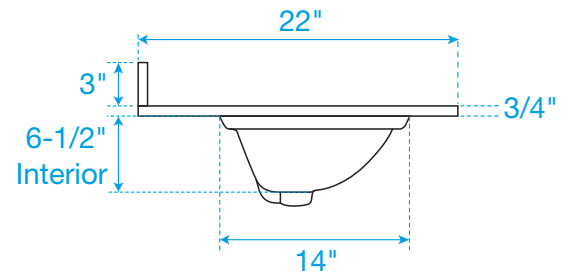

WYNDHAM COLLECTION

TOP VIEW OF VANITY CABINET

*Note: All Measurements are $\pm 1/4$ "

WC-2020-30

WYNDHAM COLLECTION

Side splash is reversible.
Note: All measurements are $\pm 1/4"$.

WC-VCA-30-SGL-TOP