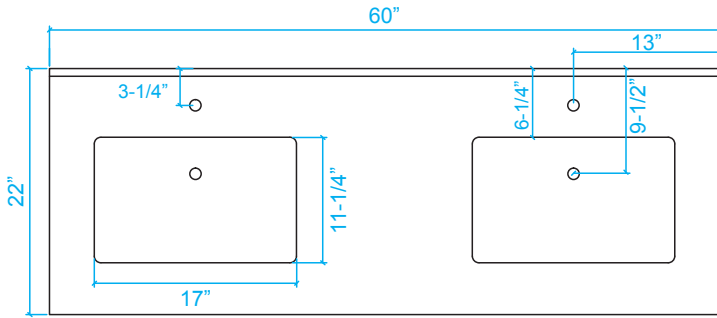

WYNDHAM COLLECTION

*Note: Due to high probability of breakage, the backsplash comes in two pieces, cut from same piece. All measurements are $\pm 1/4$ "

WC-1616-60-DBL