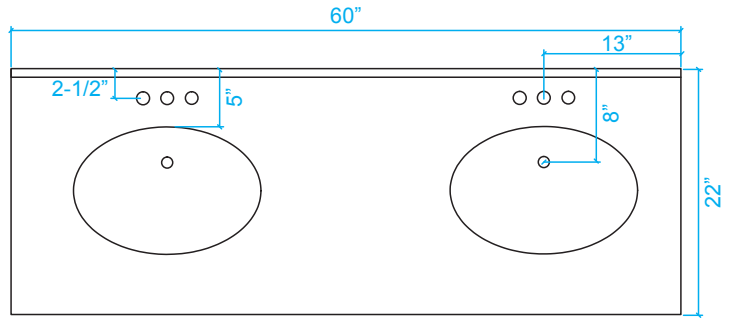

WYNDHAM COLLECTION

*Note: Due to high probability of breakage, the backsplash comes in two pieces, cut from same piece. All measurements are $\pm 1/4$ "

WC-1616-60-DBL