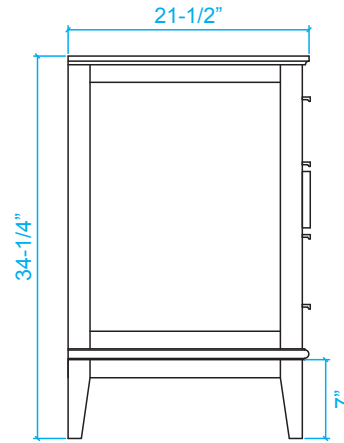

WYNDHAM COLLECTION

*Note: Due to high probability of breakage, the backsplash comes in two pieces, cut from same piece. All measurements are $\pm 1/4$ "

WC-1616-60-DBL