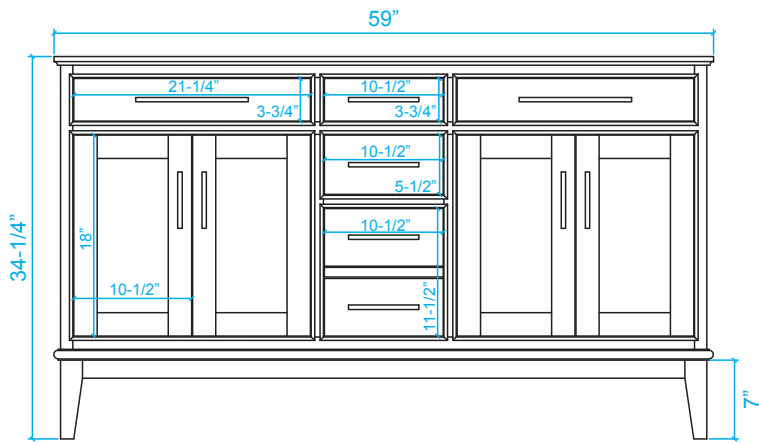

WYNDHAM COLLECTION

*Note: Due to high probability of breakage, the backsplash comes in two pieces, cut from same piece. All measurements are $\pm 1/4$ "

WC-1616-60-DBL