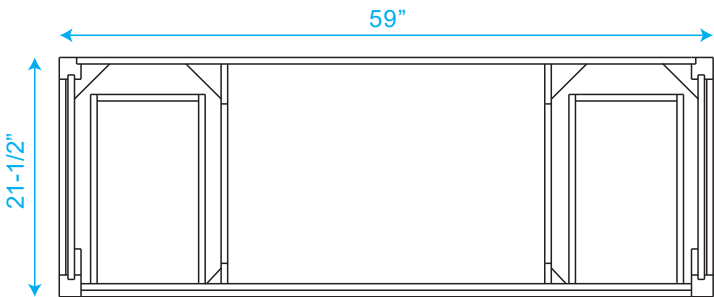

WYNDHAM COLLECTION

TOP VIEW OF VANITY CABINET

*Note: Due to high probability of breakage, the backsplash comes in two pieces, cut from the same piece. All measurements are $\pm 1/4"$.

WC-1414-60-SGL Quartz

WYNDHAM COLLECTION

Note: Side splash is reversible. Due to high probability of breakage, the backsplash comes in two pieces, cut from the same piece. All measurements are $\pm 1/4\text{"}$.

WC-QC3-60-SGL-TOP