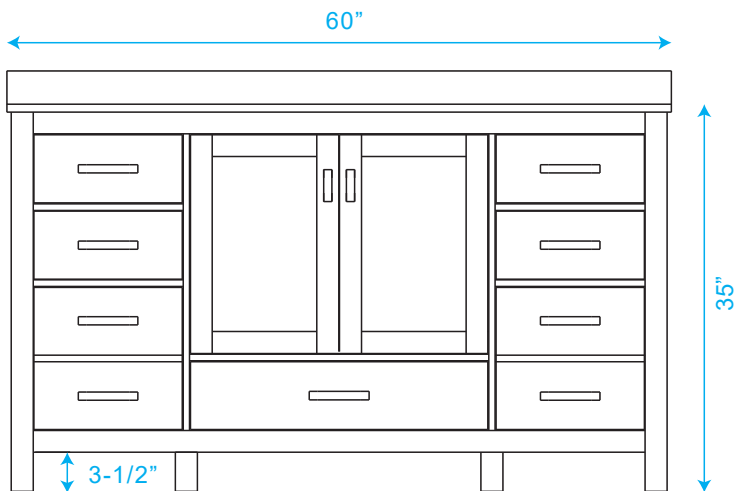

WYNDHAM COLLECTION

TOP VIEW OF VANITY CABINET

*Note: Due to high probability of breakage, the backsplash comes in two pieces, cut from the same piece. All measurements are $\pm 1/4"$.

WC-1414-60-SGL Quartz

WYNDHAM COLLECTION

Note: Side splash is reversible. Due to high probability of breakage, the backsplash comes in two pieces, cut from the same piece. All measurements are $\pm 1/4\text{"}$.

WC-QC3-60-SGL-TOP