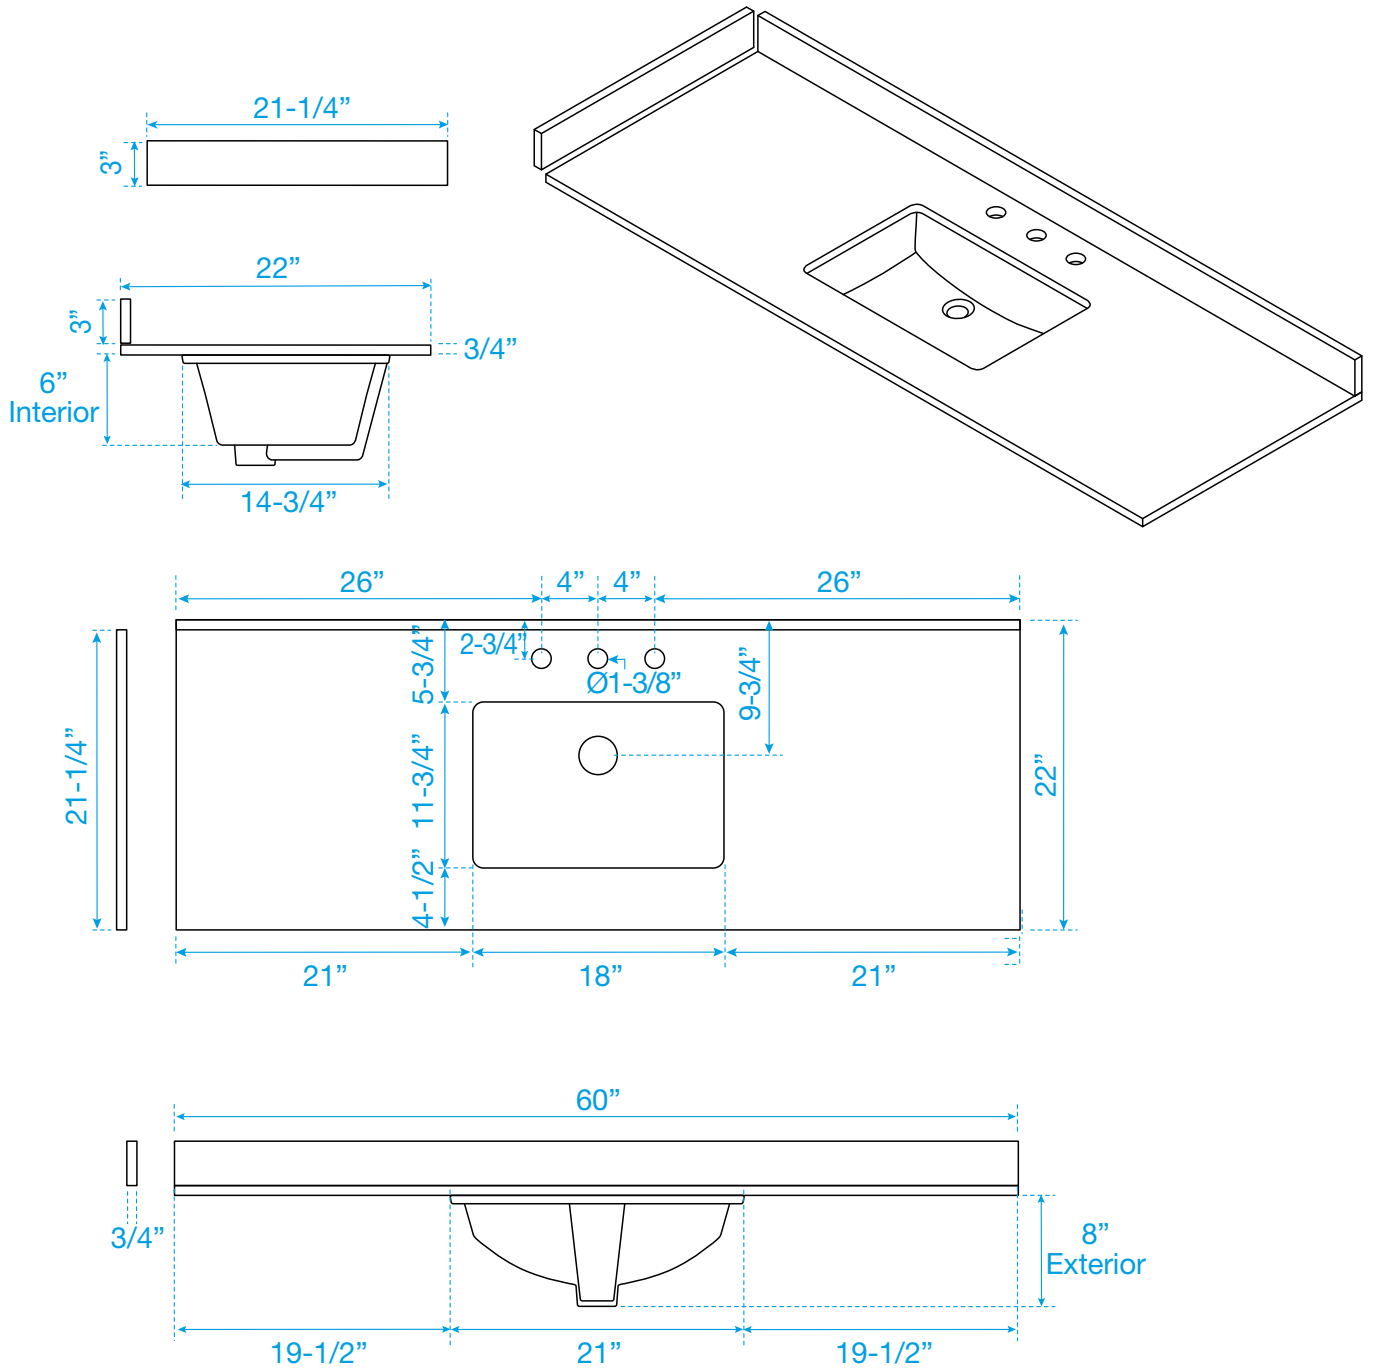

WYNDHAM COLLECTION

TOP VIEW OF VANITY CABINET

*Note: Due to high probability of breakage, the backsplash comes in two pieces, cut from the same piece. All measurements are $\pm 1/4"$.

WC-1414-60-SGL Quartz

WYNDHAM COLLECTION

Note: Side splash is reversible. Due to high probability of breakage, the backsplash comes in two pieces, cut from the same piece. All measurements are $\pm 1/4\text{"}$.

WC-QC3-60-SGL-TOP