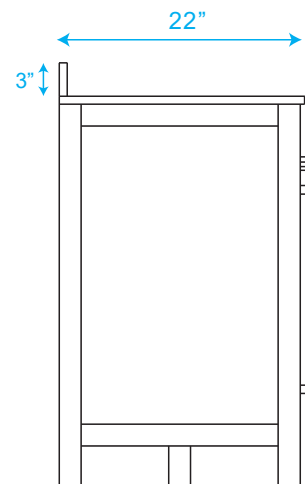

WYNDHAM COLLECTION

TOP VIEW OF VANITY CABINET

*Note: Due to high probability of breakage, the backsplash comes in two pieces, cut from the same piece. All measurements are $\pm 1/4"$.

WC-1414-60-SGL Quartz

WYNDHAM COLLECTION

Note: Side splash is reversible. Due to high probability of breakage, the backsplash comes in two pieces, cut from the same piece. All measurements are $\pm 1/4\text{"}$.

WC-QC3-60-SGL-TOP