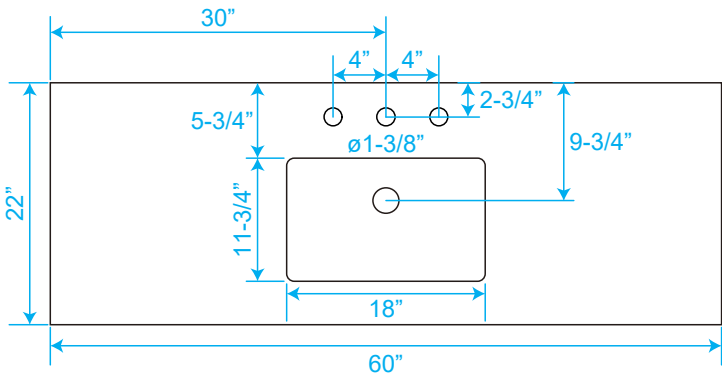

WYNDHAM COLLECTION

TOP VIEW OF VANITY CABINET

*Note: Due to high probability of breakage, the backsplash comes in two pieces, cut from the same piece. All measurements are $\pm 1/4"$.

WC-1414-60-SGL Quartz

WYNDHAM COLLECTION

Note: Side splash is reversible. Due to high probability of breakage, the backsplash comes in two pieces, cut from the same piece. All measurements are $\pm 1/4\text{"}$.

WC-QC3-60-SGL-TOP