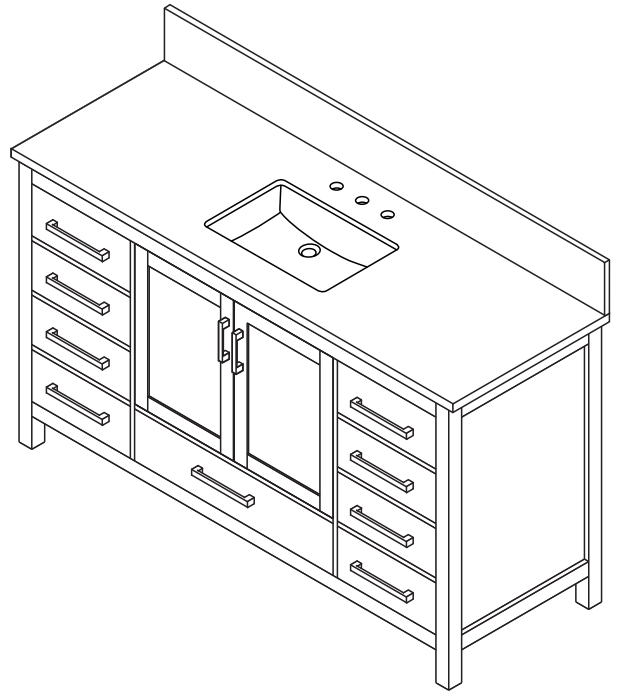

WYNDHAM COLLECTION

TOP VIEW OF VANITY CABINET

*Note: Due to high probability of breakage, the backsplash comes in two pieces, cut from the same piece. All measurements are $\pm 1/4"$.

WC-1414-60-SGL Quartz

WYNDHAM COLLECTION

Note: Side splash is reversible. Due to high probability of breakage, the backsplash comes in two pieces, cut from the same piece. All measurements are $\pm 1/4\text{"}$.

WC-QC3-60-SGL-TOP