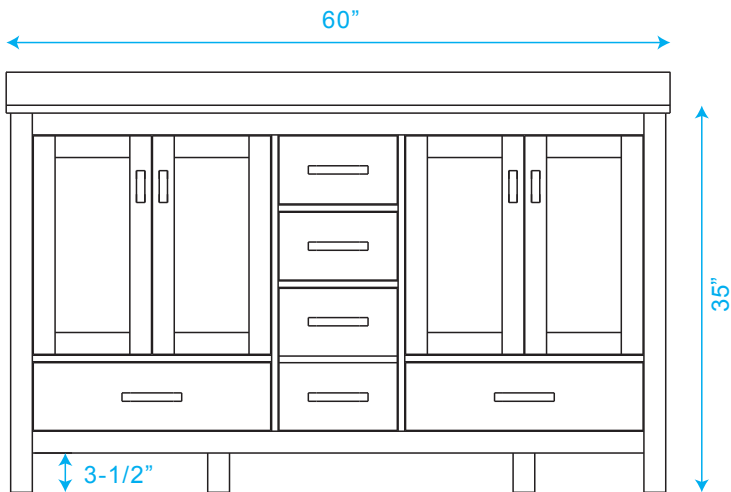

WYNDHAM COLLECTION

TOP VIEW OF VANITY CABINET

**Note: Due to high probability of breakage, the backsplash comes in two pieces, cut from same piece. All measurements are $\pm 1/4$ ".*

WC-1414-60-DBL
USQ3