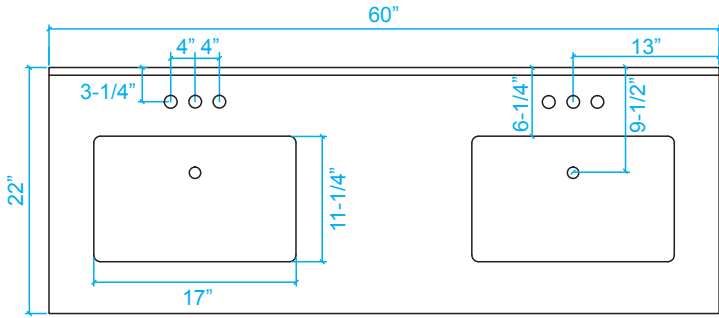

WYNDHAM COLLECTION

TOP VIEW OF VANITY CABINET

**Note: Due to high probability of breakage, the backsplash comes in two pieces, cut from same piece. All measurements are $\pm 1/4$ ".*

WC-1414-60-DBL
USQ3