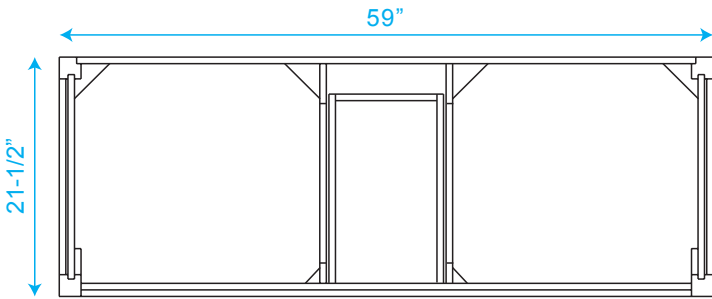

WYNDHAM COLLECTION

TOP VIEW OF VANITY CABINET

**Note: Due to high probability of breakage, the backsplash comes in two pieces, cut from same piece. All measurements are $\pm 1/4$ ".*

WC-1414-60-DBL
USQ3