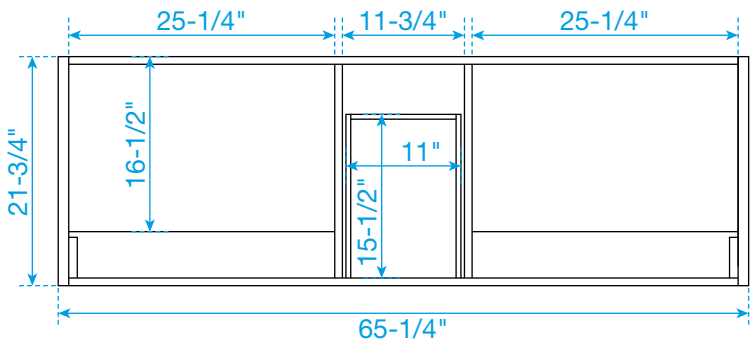

# WYNDHAM COLLECTION

TOP VIEW OF VANITY CABINET

\*Note: Due to high probability of breakage, the backsplash comes in two pieces, cut from the same piece. All measurements are  $\pm 1/4"$ .

WC-1111-66-DBL