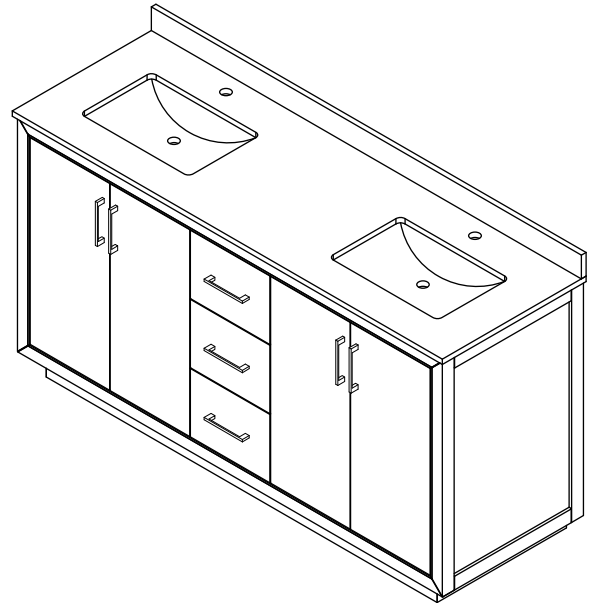

# WYNDHAM COLLECTION

TOP VIEW OF VANITY CABINET

\*Note: Due to high probability of breakage, the backsplash comes in two pieces, cut from the same piece. All measurements are  $\pm 1/4"$ .

WC-1111-66-DBL