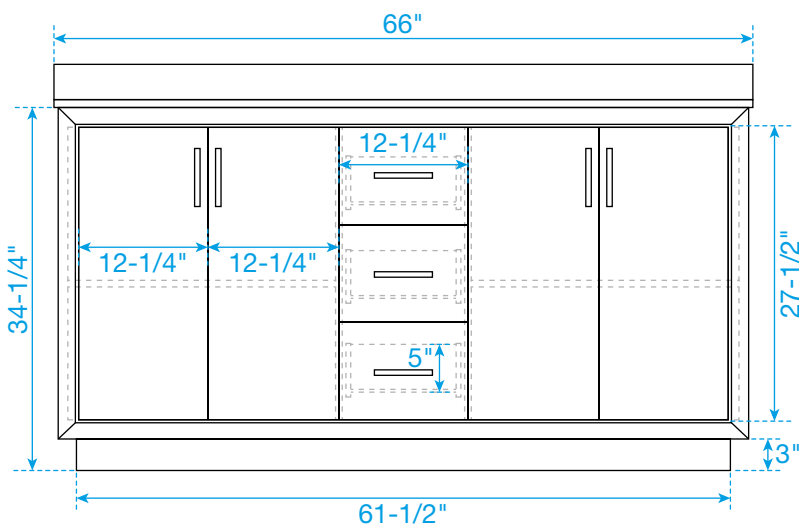

# WYNDHAM COLLECTION

TOP VIEW OF VANITY CABINET

\*Note: Due to high probability of breakage, the backsplash comes in two pieces, cut from the same piece. All measurements are  $\pm 1/4"$ .

WC-1111-66-DBL