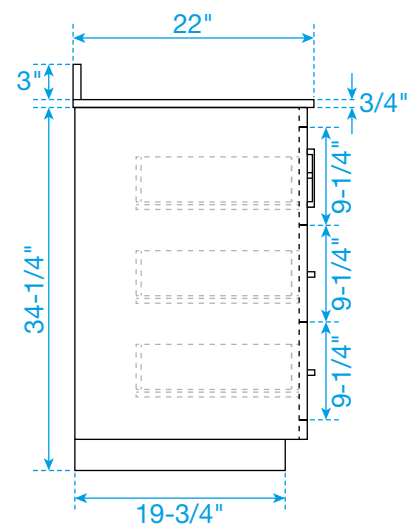

# WYNDHAM COLLECTION

TOP VIEW OF VANITY CABINET

\*Note: Due to high probability of breakage, the backsplash comes in two pieces, cut from the same piece. All measurements are  $\pm 1/4"$ .

WC-1111-66-DBL