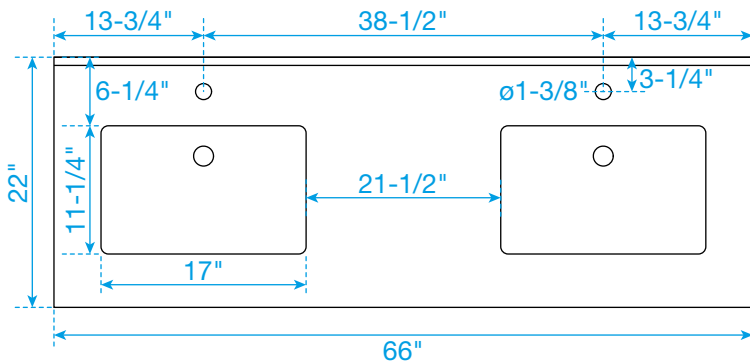

# WYNDHAM COLLECTION

TOP VIEW OF VANITY CABINET

\*Note: Due to high probability of breakage, the backsplash comes in two pieces, cut from the same piece. All measurements are  $\pm 1/4"$ .

WC-1111-66-DBL