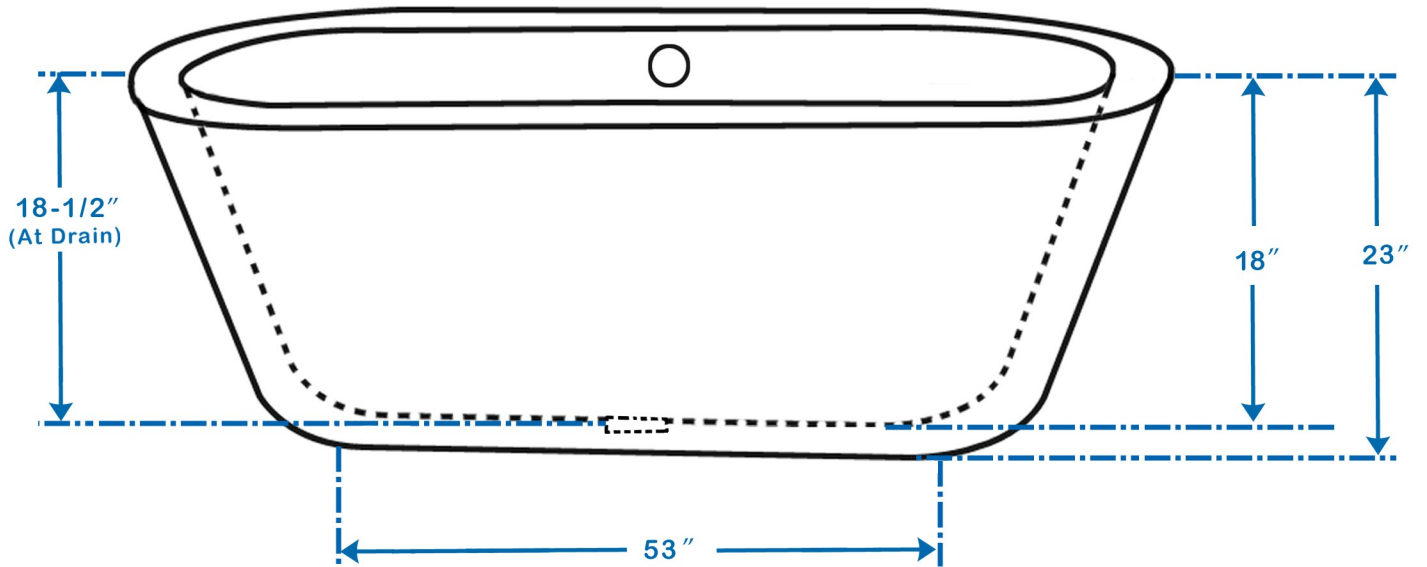

WYNDHAM COLLECTION

Exterior Size - 67"L x 31-1/4"W x 23"H
Interior Size - 61"L x 25-1/4"W x 18"H
Depth at Drain - 18-1/2"
Drain to Overflow - 13"
Maximum Fill - 60 Gallons
Note - All measurements are $\pm 1/2$ "

WC-BT1003-67