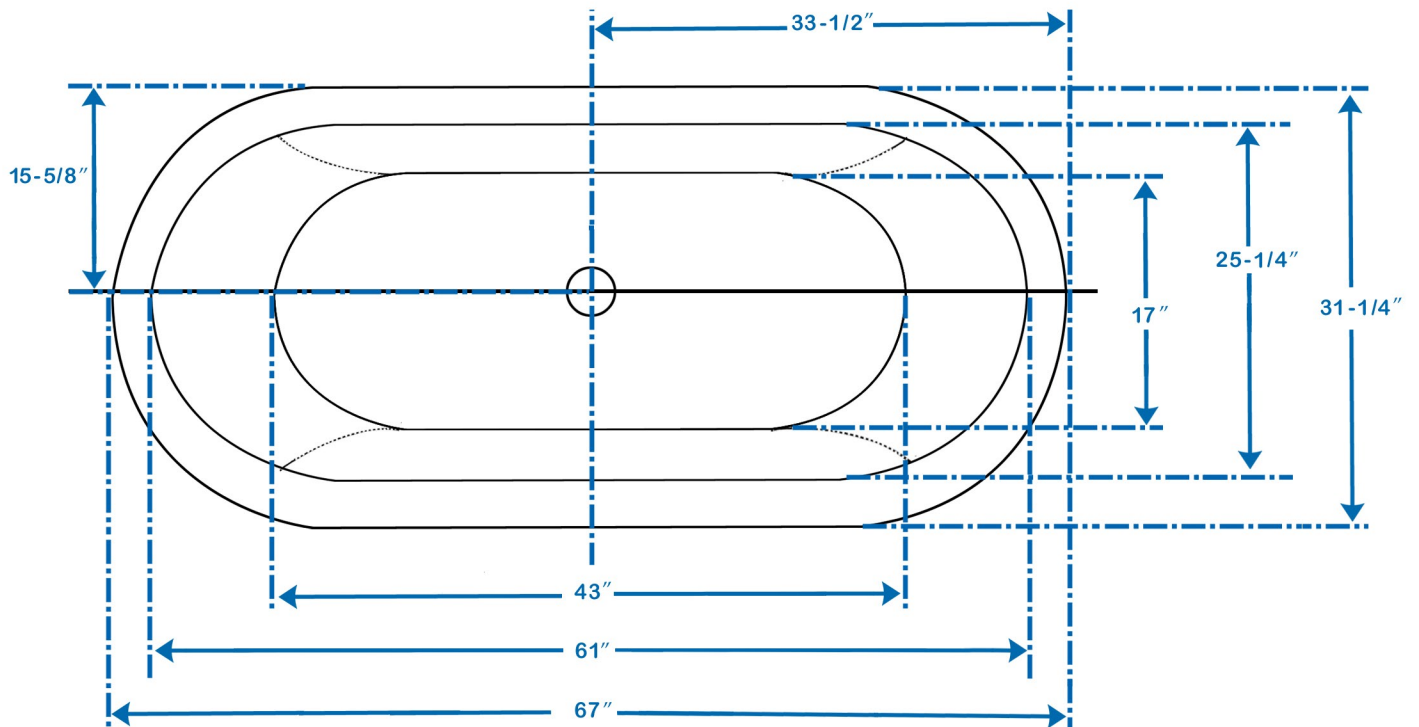

WYNDHAM COLLECTION

Exterior Size - 67"L x 31-1/4"W x 23"H
Interior Size - 61"L x 25-1/4"W x 18"H
Depth at Drain - 18-1/2"
Drain to Overflow - 13"
Maximum Fill - 60 Gallons
Note - All measurements are $\pm 1/2$ "

WC-BT1003-67