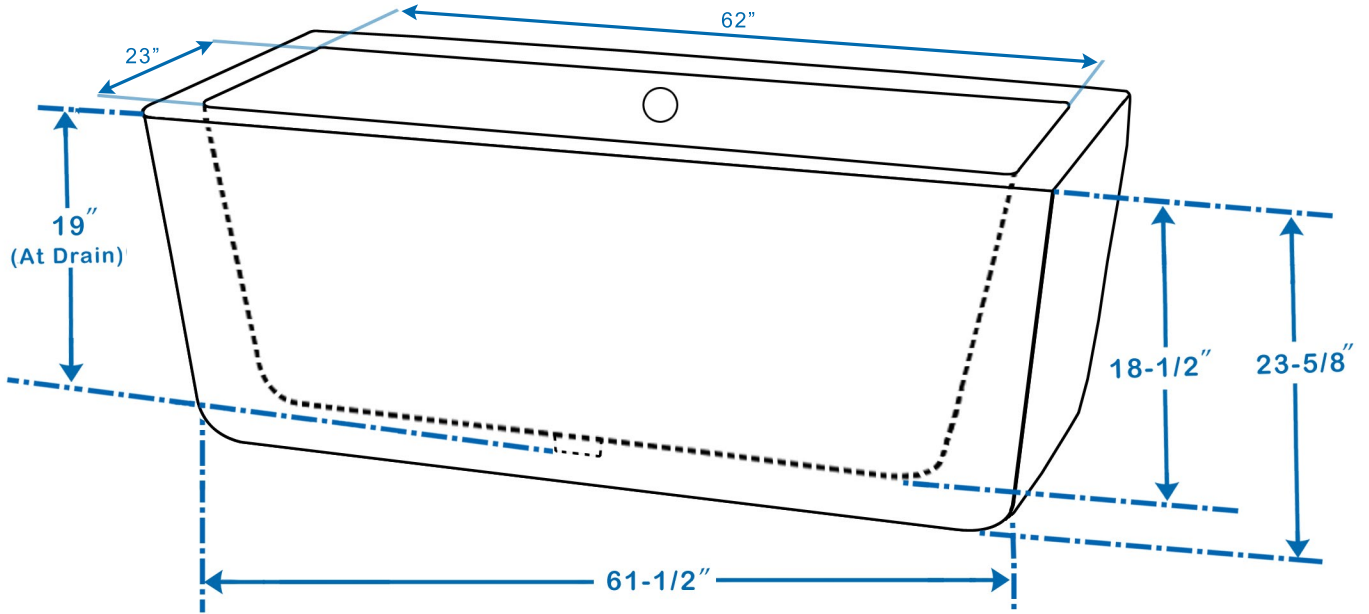

# WYNDHAM COLLECTION

Exterior Size - 68-7/8"L x 30-3/8"W x 23-5/8"H  
Interior Size - 62"L x 23"W x 18-1/2"H  
Depth at Drain - 19"  
Drain to Overflow - 12-1/2"  
Maximum Fill - 72 Gallons  
Note - All measurements are  $\pm 1/2$ "

WC-BT1001-69