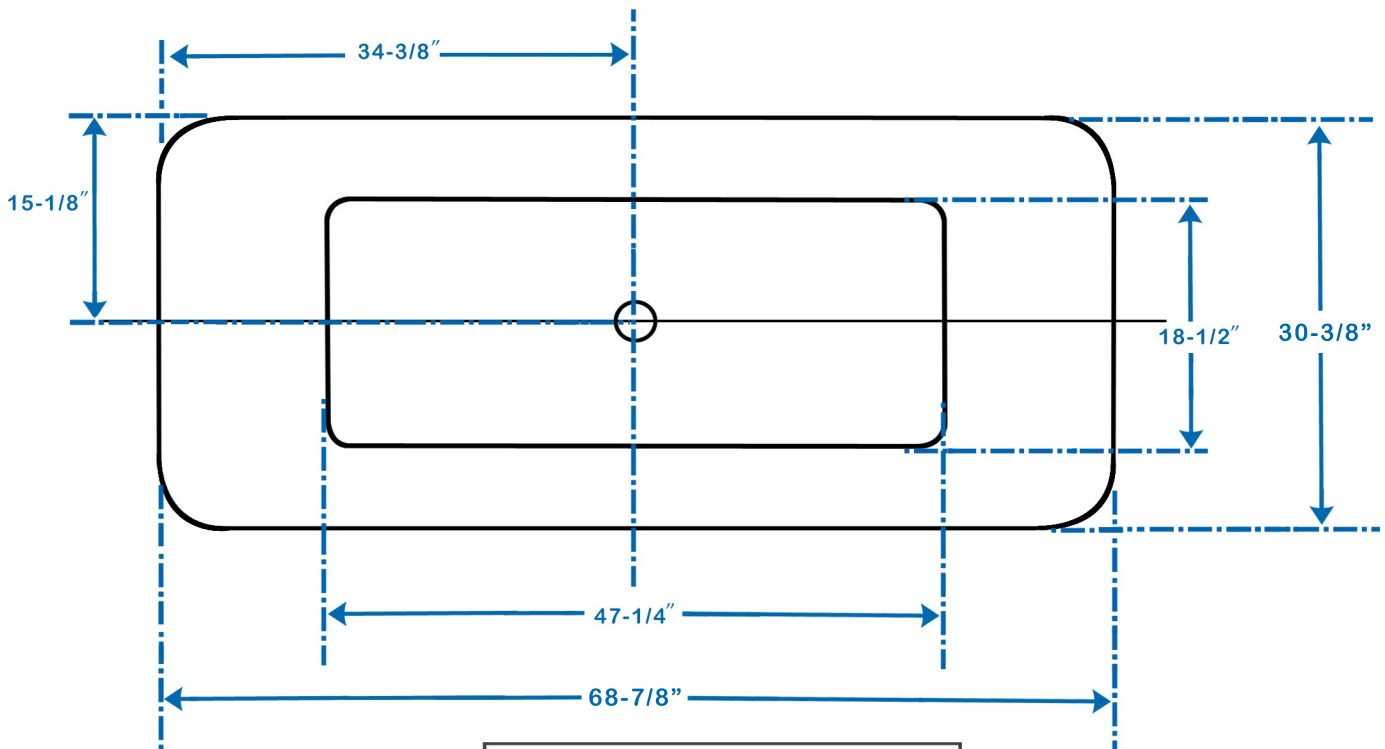

# WYNDHAM COLLECTION

Exterior Size - 68-7/8"L x 30-3/8"W x 23-5/8"H  
Interior Size - 62"L x 23"W x 18-1/2"H  
Depth at Drain - 19"  
Drain to Overflow - 12-1/2"  
Maximum Fill - 72 Gallons  
Note - All measurements are  $\pm 1/2$ "

WC-BT1001-69