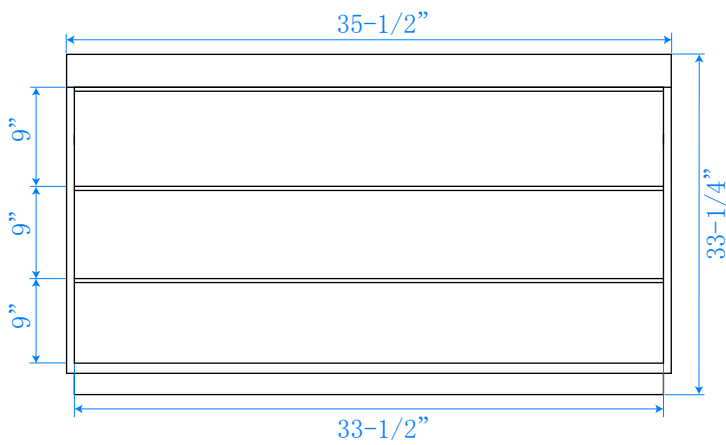

WYNDHAM COLLECTION

TOP VIEW OF VANITY CABINET

WC-1818-36