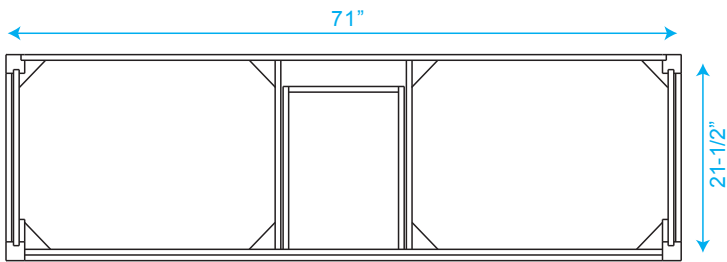

WYNDHAM COLLECTION

TOP VIEW OF VANITY CABINET

**Note: Due to high probability of breakage-the backsplash comes in two pieces-cut from same piece.*

WC-1414-72
Double Vanity