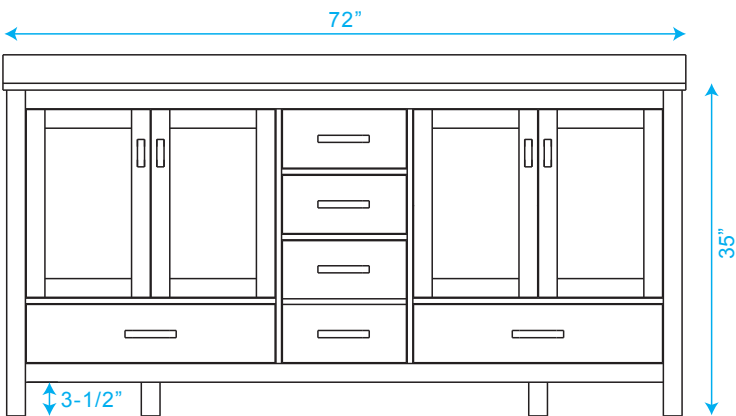

WYNDHAM COLLECTION

TOP VIEW OF VANITY CABINET

**Note: Due to high probability of breakage-the backsplash comes in two pieces-cut from same piece.*

WC-1414-72
Double Vanity