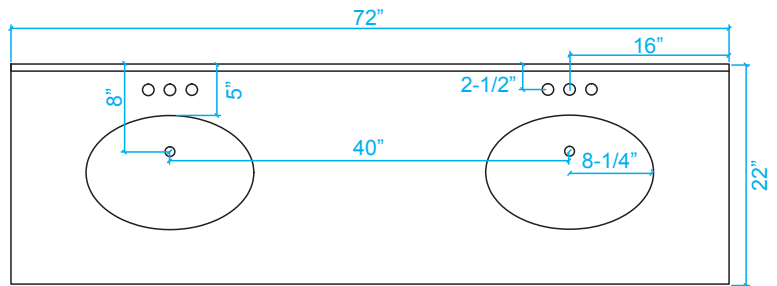

WYNDHAM COLLECTION

TOP VIEW OF VANITY CABINET

**Note: Due to high probability of breakage-the backsplash comes in two pieces-cut from same piece.*

WC-1414-72
Double Vanity