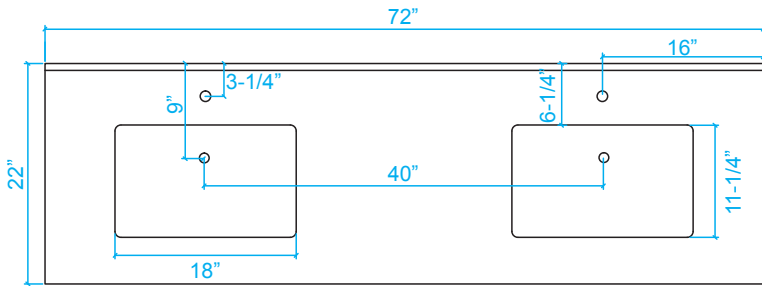

WYNDHAM COLLECTION

TOP VIEW OF VANITY CABINET

**Note: Due to high probability of breakage-the backsplash comes in two pieces-cut from same piece.*

WC-1414-72
Double Vanity