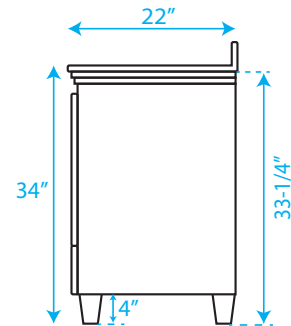

WYNDHAM COLLECTION

*Note: Due to high probability of breakage-the backsplash comes in two pieces-cut from same piece. All measurements are $\pm 1/4"$

WC-CG8000-80

WYNDHAM COLLECTION

Side splash is reversible.
 Note: Due to high probability of breakage, the backsplash comes in two pieces, cut from the same piece. All measurements are $\pm 1/4"$.