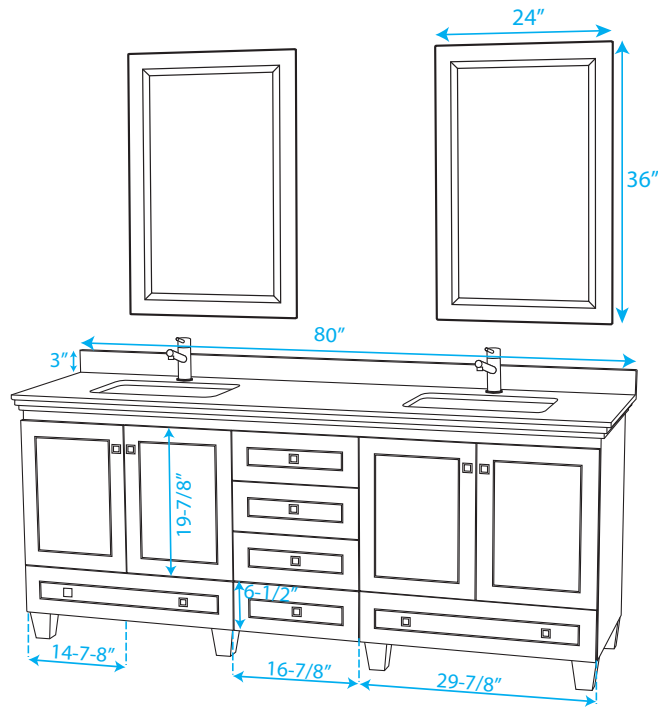

WYNDHAM COLLECTION

*Note: Due to high probability of breakage-the backsplash comes in two pieces-cut from same piece. All measurements are $\pm 1/4"$

WC-CG8000-80

WYNDHAM COLLECTION

Side splash is reversible.
 Note: Due to high probability of breakage, the backsplash comes in two pieces, cut from the same piece. All measurements are $\pm 1/4"$.

WC-VCA-80-DBL-TOP