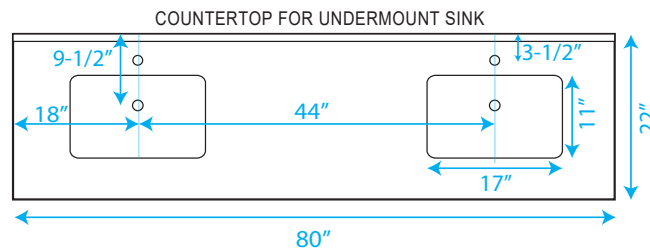

WYNDHAM COLLECTION

*Note: Due to high probability of breakage-the backsplash comes in two pieces-cut from same piece. All measurements are $\pm 1/4"$

WC-CG8000-80

WYNDHAM COLLECTION

Side splash is reversible.
 Note: Due to high probability of breakage, the backsplash comes in two pieces, cut from the same piece. All measurements are $\pm 1/4"$.