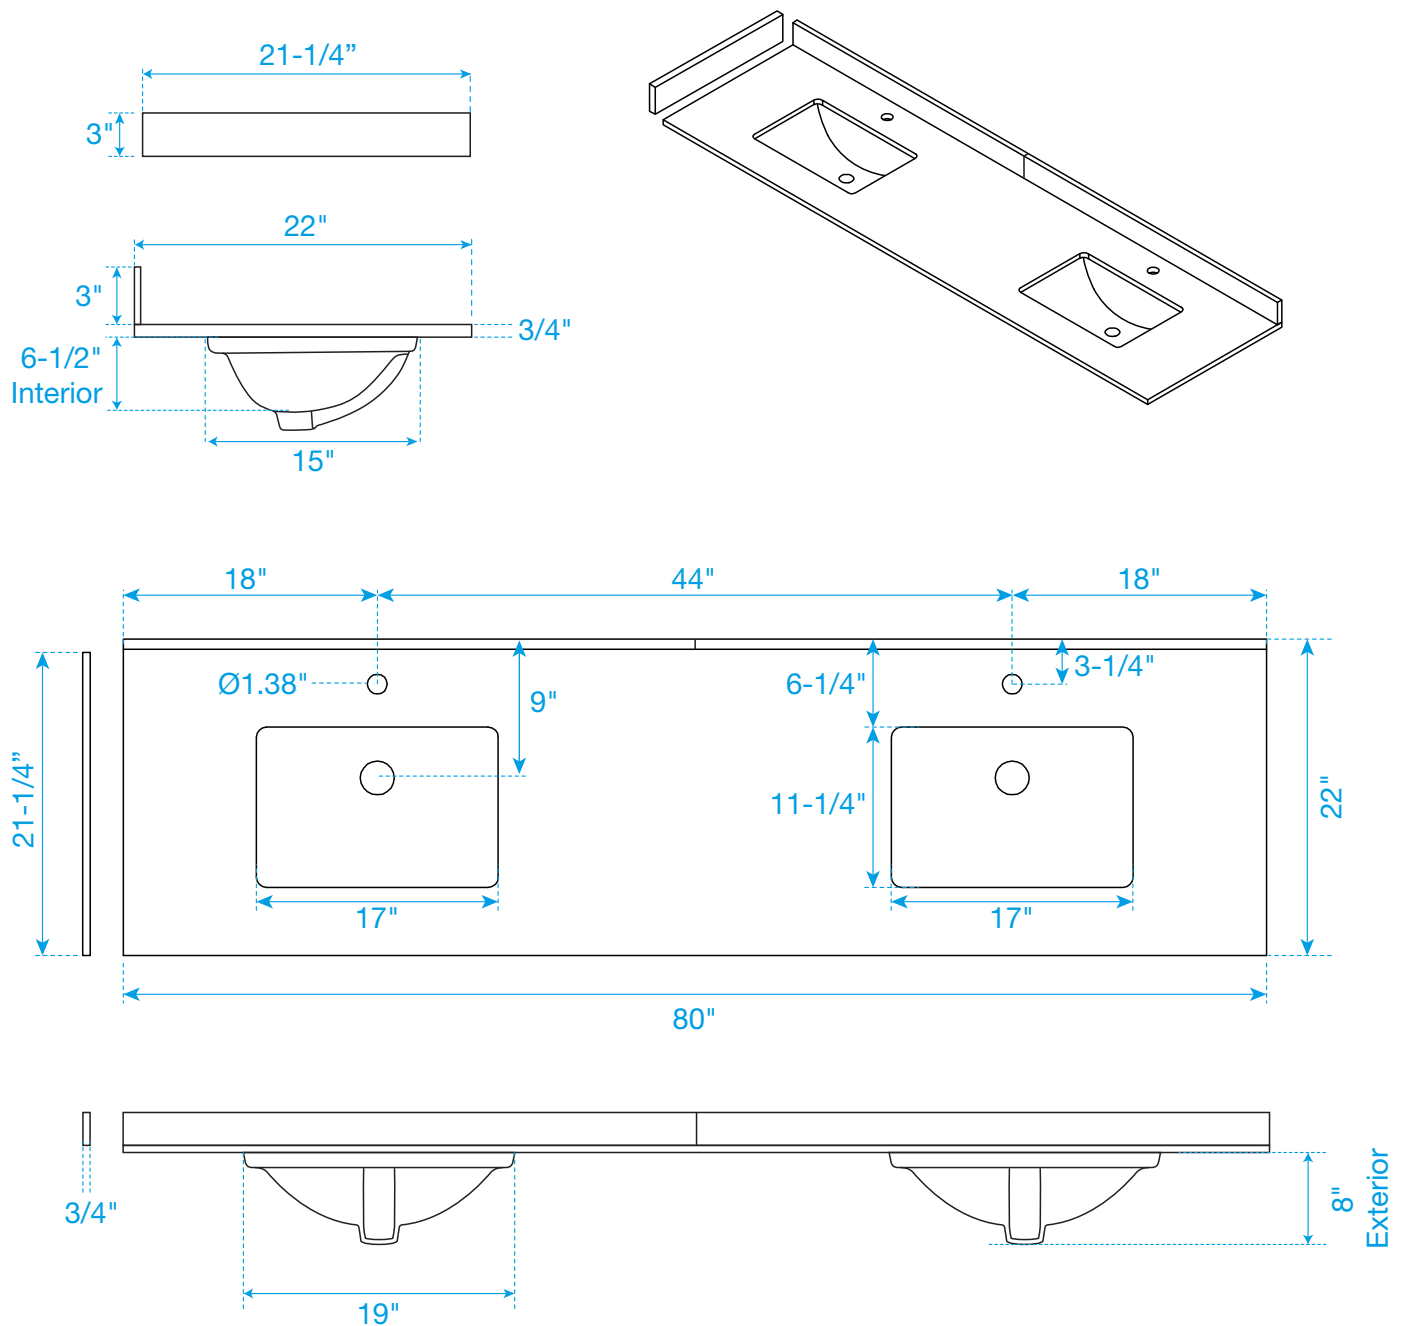

WYNDHAM COLLECTION

*Note: Due to high probability of breakage-the backsplash comes in two pieces-cut from same piece. All measurements are $\pm 1/4"$

WC-CG8000-80

WYNDHAM COLLECTION

Side splash is reversible.
 Note: Due to high probability of breakage, the backsplash comes in two pieces, cut from the same piece. All measurements are $\pm 1/4"$.

WC-VCA-80-DBL-TOP