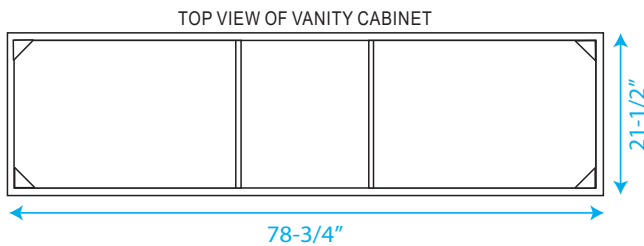

WYNDHAM COLLECTION

*Note: Due to high probability of breakage-the backsplash comes in two pieces-cut from same piece. All measurements are $\pm 1/4"$

WC-CG8000-80

WYNDHAM COLLECTION

Side splash is reversible.
 Note: Due to high probability of breakage, the backsplash comes in two pieces, cut from the same piece. All measurements are $\pm 1/4"$.

WC-VCA-80-DBL-TOP