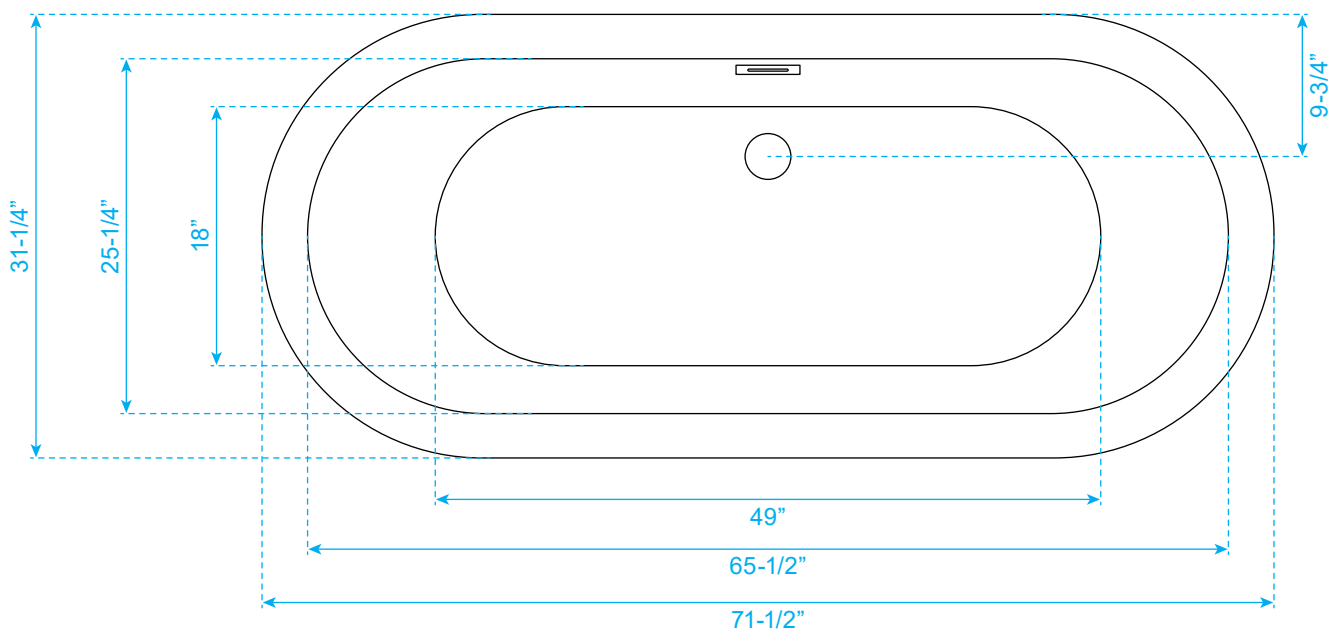

# WYNDHAM COLLECTION

Exterior Size - 71-1/2"L x 31-1/4"W x 23-3/4"H  
Interior Size - 65-1/2"L x 25-1/4"W x 17-1/2"H  
Depth at Drain - 18"  
Drain To Overflow - 13"  
Maximum Fill - 65 Gallons  
Backrest Slope Angle - 27 Degrees  
Other Side Slope Angle - 27 Degrees  
Note - All Measurements are  $\pm 1/2$ "

WC-BTU1002-72