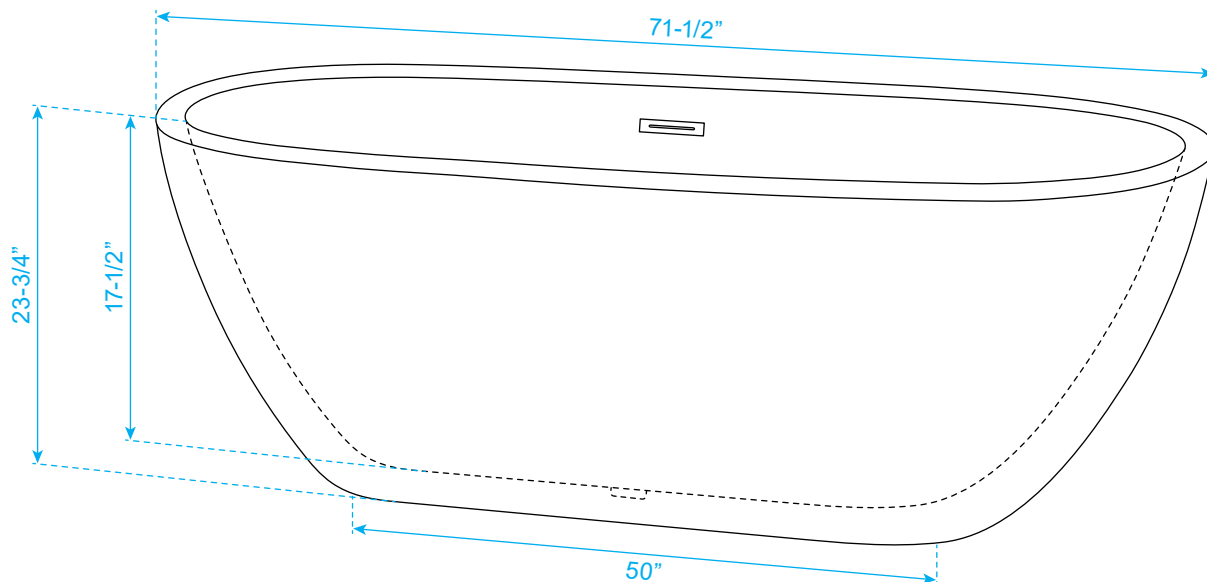

# WYNDHAM COLLECTION

Exterior Size - 71-1/2"L x 31-1/4"W x 23-3/4"H  
Interior Size - 65-1/2"L x 25-1/4"W x 17-1/2"H  
Depth at Drain - 18"  
Drain To Overflow - 13"  
Maximum Fill - 65 Gallons  
Backrest Slope Angle - 27 Degrees  
Other Side Slope Angle - 27 Degrees  
Note - All Measurements are  $\pm 1/2$ "

WC-BTU1002-72