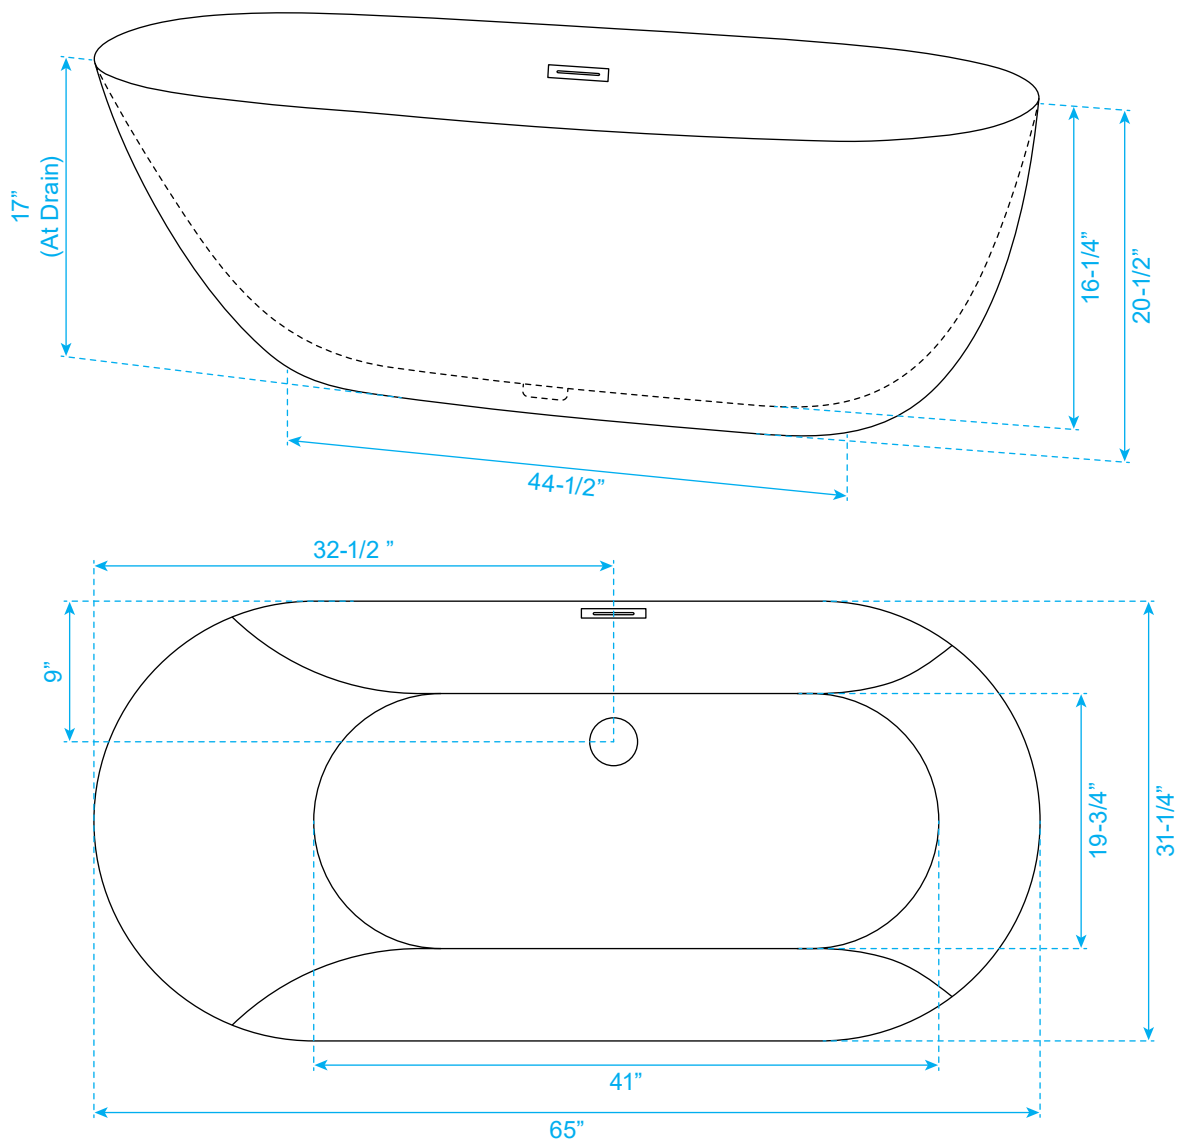

# WYNDHAM COLLECTION

Exterior Size - 65"L x 31-1/4"W x 20-1/2"H  
Interior Size - 60"L x 26"W x 16-1/4"H  
Depth at Drain - 17"  
Drain To Overflow - 11"  
Maximum Fill - 48-1/2 Gallons  
Backrest Slope Angle - 38 Degrees  
Other Side Slope Angle - 28 Degrees  
Note - All Measurements are  $\pm 1/2$ "

WC-BTU1000-65