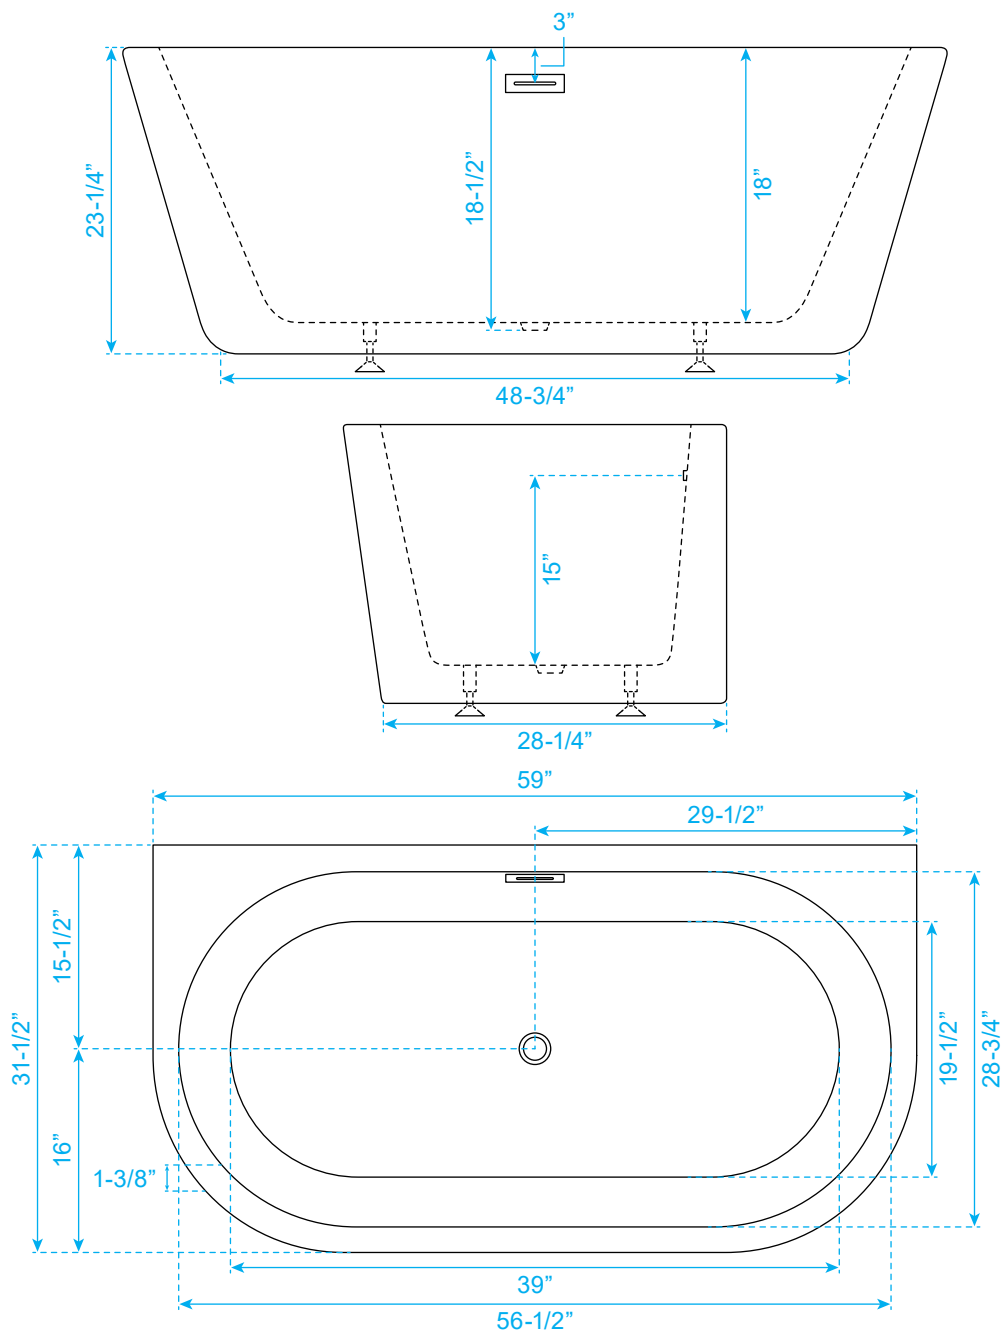

WYNDHAM COLLECTION

Exterior Size - 59"L x 31-1/2"W x 23-1/4"H
Interior Size - 56-1/2"L x 28-3/4"W x 18-1/2"H
Depth at Drain - 18-1/2"
Drain To Overflow - 15"
Maximum Fill - 68 Gallons
Backrest Slope Angle - 28 Degrees
Other Side Slope Angle - 28 Degrees
Note - All Measurements are $\pm 1/2$ "

WC-BTM1534-59