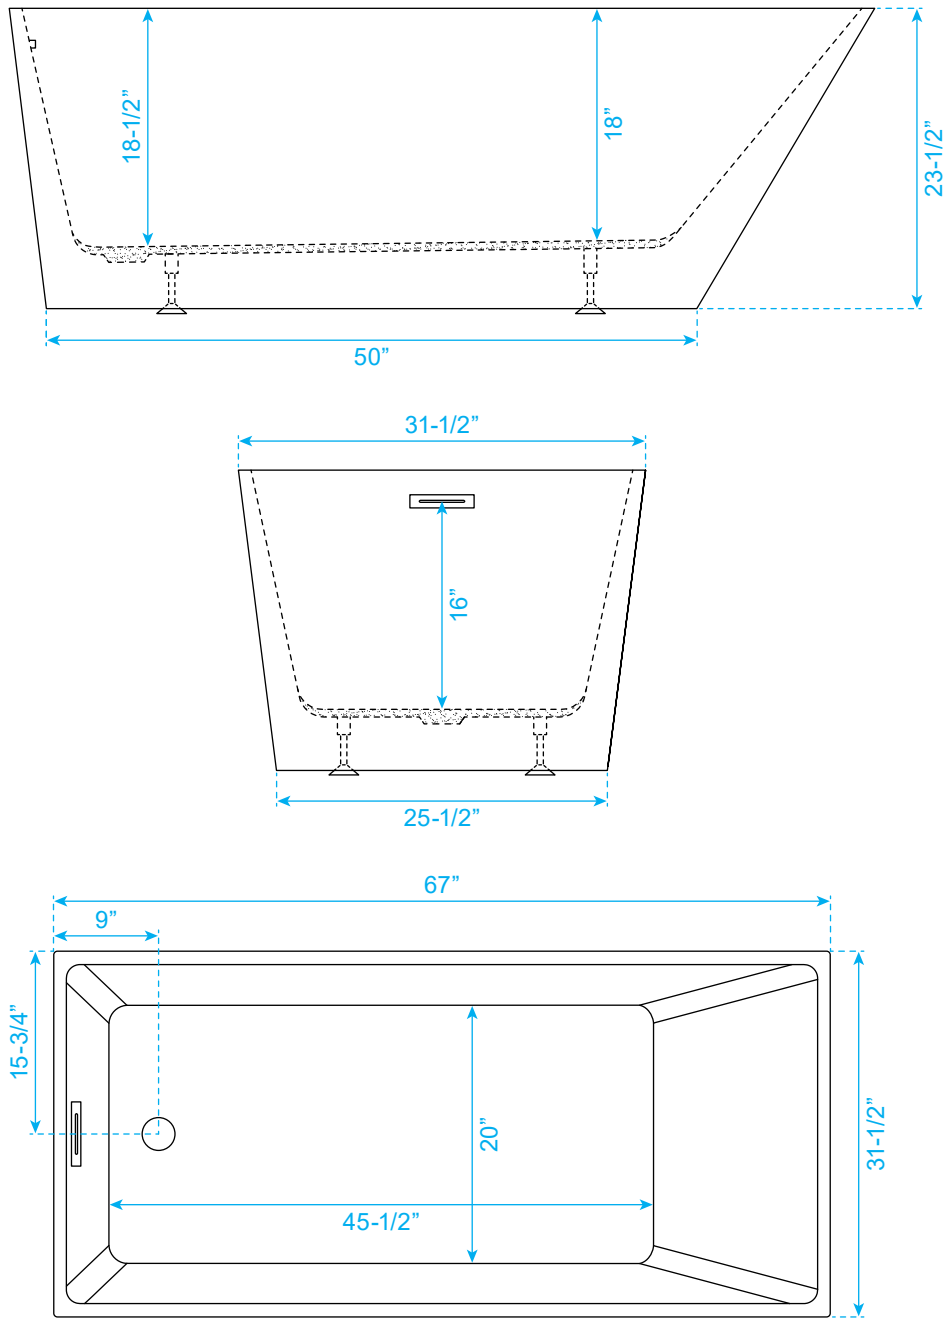

# WYNDHAM COLLECTION

Exterior Size - 67"L x 31-1/2"W x 23-1/2"H  
Interior Size - 64"L x 28-1/2"W x 18"H  
Depth at Drain - 18-1/2"  
Drain To Overflow - 16"  
Maximum Fill - 90 Gallons  
Backrest Slope Angle - 42 Degrees  
Other Side Slope Angle - 15 Degrees  
Note - All Measurements are  $\pm 1/2$ "

WC-BTE1501-67