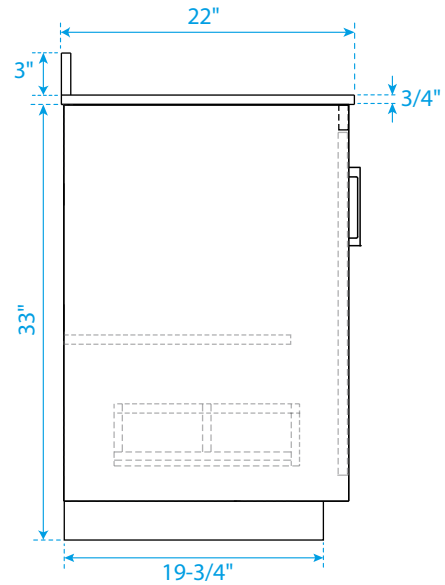

WYNDHAM COLLECTION

TOP VIEW OF VANITY CABINET

*Note: All measurements are $\pm 1/4$ ".

WC-2929-36-SGL

WYNDHAM COLLECTION

Side splash is reversible.
Note: All measurements are $\pm 1/4"$.

WC-VCA-36-SGL-TOP