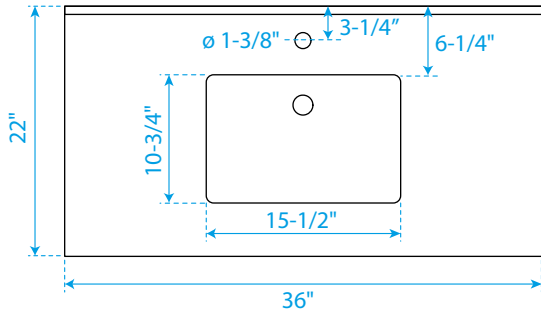

WYNDHAM COLLECTION

TOP VIEW OF VANITY CABINET

*Note: All measurements are $\pm 1/4$ ".

WC-2929-36-SGL

WYNDHAM COLLECTION

Side splash is reversible.
Note: All measurements are $\pm 1/4"$.

WC-VCA-36-SGL-TOP