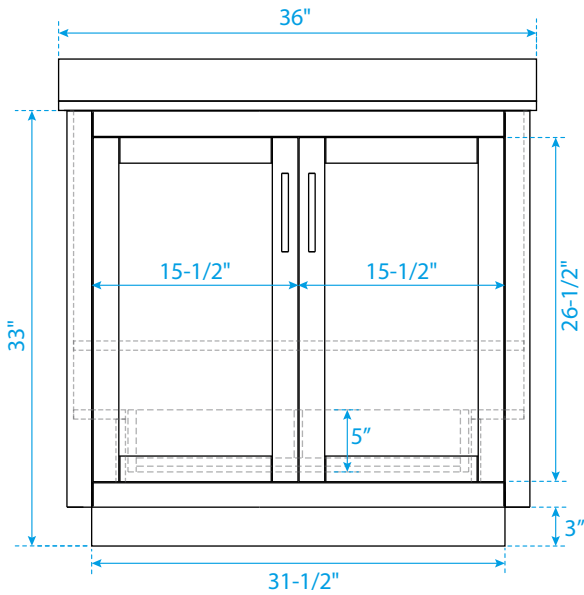

WYNDHAM COLLECTION

TOP VIEW OF VANITY CABINET

*Note: All measurements are $\pm 1/4$ ".

WC-2929-36-SGL

WYNDHAM COLLECTION

Side splash is reversible.
Note: All measurements are $\pm 1/4"$.

WC-VCA-36-SGL-TOP