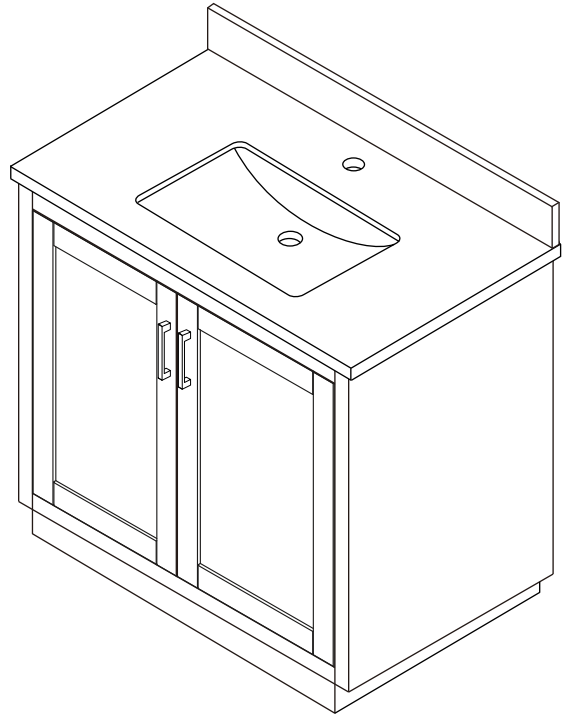

WYNDHAM COLLECTION

TOP VIEW OF VANITY CABINET

*Note: All measurements are $\pm 1/4$ ".

WC-2929-36-SGL

WYNDHAM COLLECTION

Side splash is reversible.
Note: All measurements are $\pm 1/4"$.

WC-VCA-36-SGL-TOP