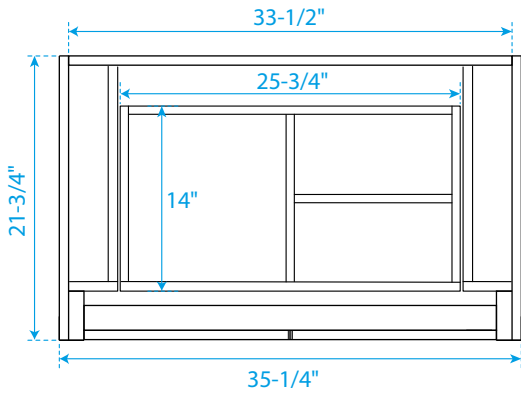

WYNDHAM COLLECTION

TOP VIEW OF VANITY CABINET

*Note: All measurements are $\pm 1/4$ ".

WC-2929-36-SGL

WYNDHAM COLLECTION

Side splash is reversible.
Note: All measurements are $\pm 1/4"$.

WC-VCA-36-SGL-TOP