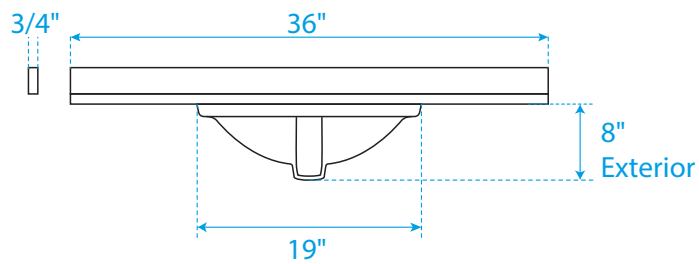

WYNDHAM COLLECTION

TOP VIEW OF VANITY CABINET

*Note: All measurements are $\pm 1/4$ ".

WC-2929-36-SGL

WYNDHAM COLLECTION

Side splash is reversible.
Note: All measurements are $\pm 1/4"$.

WC-VCA-36-SGL-TOP