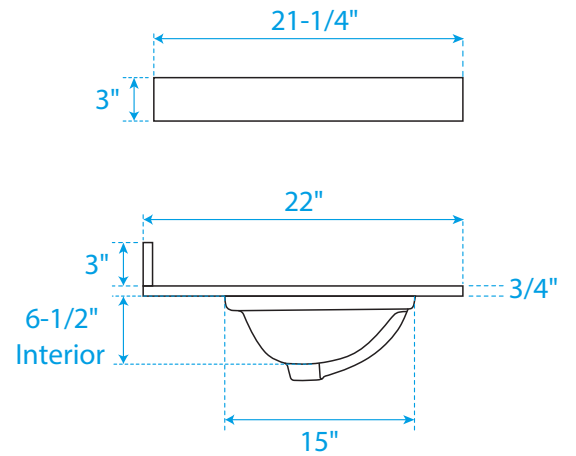

WYNDHAM COLLECTION

TOP VIEW OF VANITY CABINET

*Note: All measurements are $\pm 1/4$ ".

WC-2929-36-SGL

WYNDHAM COLLECTION

Side splash is reversible.
Note: All measurements are $\pm 1/4"$.

WC-VCA-36-SGL-TOP