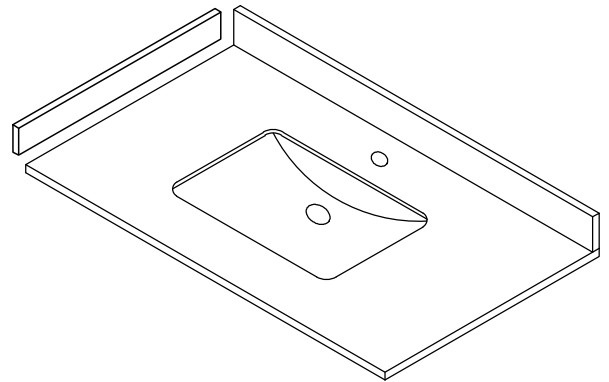

WYNDHAM COLLECTION

TOP VIEW OF VANITY CABINET

*Note: All measurements are $\pm 1/4$ ".

WC-2929-36-SGL

WYNDHAM COLLECTION

Side splash is reversible.
Note: All measurements are $\pm 1/4"$.

WC-VCA-36-SGL-TOP