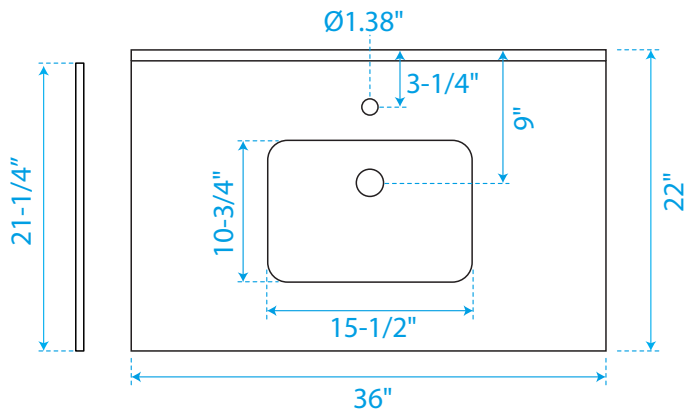

WYNDHAM COLLECTION

TOP VIEW OF VANITY CABINET

*Note: All measurements are $\pm 1/4$ ".

WC-2929-36-SGL

WYNDHAM COLLECTION

Side splash is reversible.
Note: All measurements are $\pm 1/4"$.

WC-VCA-36-SGL-TOP