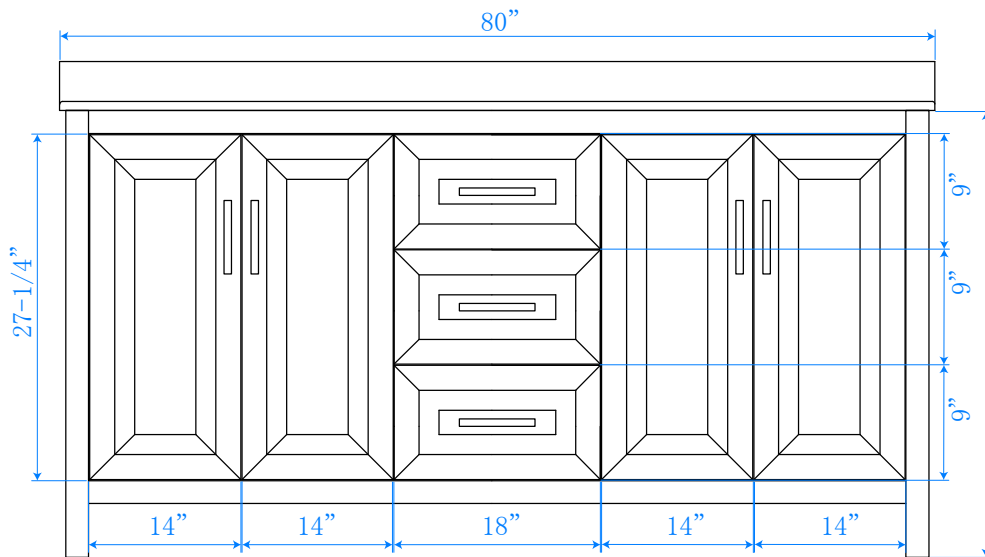

WYNDHAM COLLECTION

TOP VIEW OF VANITY CABINET

**Note: Due to high probability of breakage-the backsplash comes in two pieces-cut from same piece. All measurements are $\pm 1/4$ "*

WC-2525-80-DBL