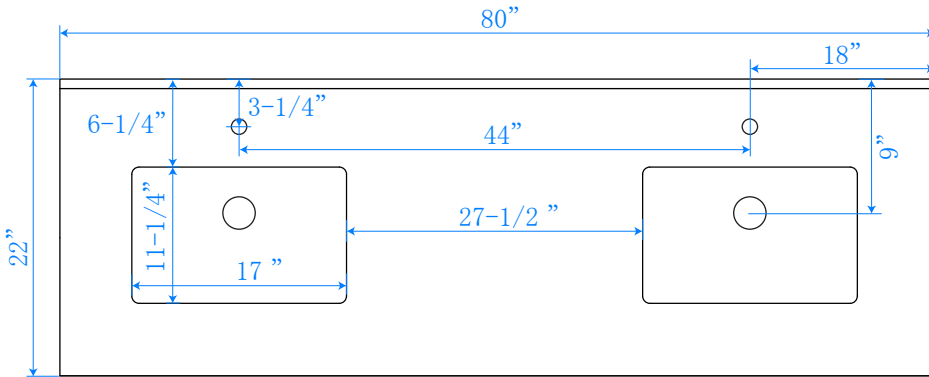

WYNDHAM COLLECTION

TOP VIEW OF VANITY CABINET

**Note: Due to high probability of breakage-the backsplash comes in two pieces-cut from same piece. All measurements are $\pm 1/4$ "*

WC-2525-80-DBL