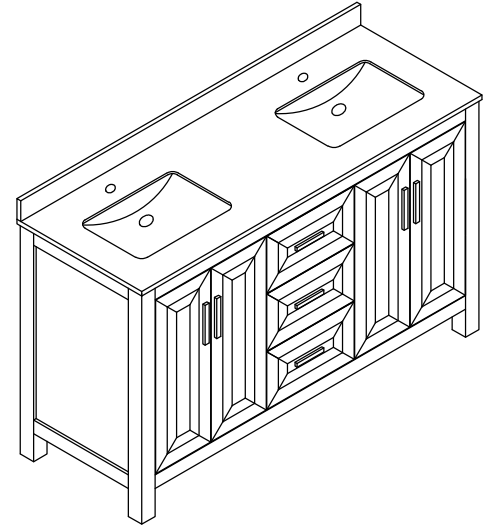

WYNDHAM COLLECTION

TOP VIEW OF VANITY CABINET

**Note: Due to high probability of breakage-the backsplash comes in two pieces-cut from same piece. All measurements are $\pm 1/4$ "*

WC-2525-80-DBL