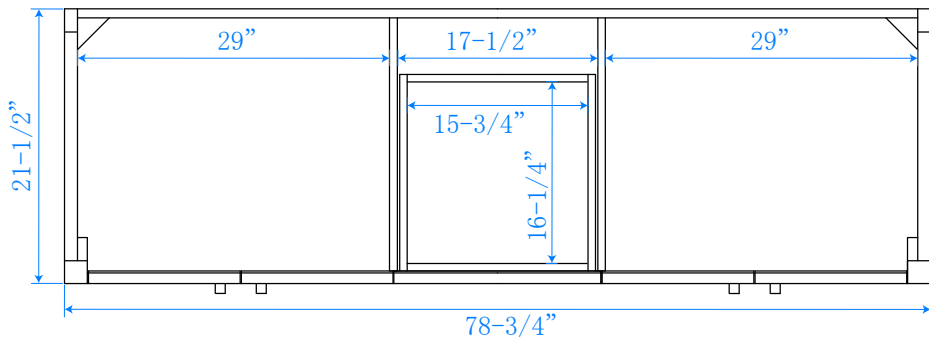

WYNDHAM COLLECTION

TOP VIEW OF VANITY CABINET

**Note: Due to high probability of breakage-the backsplash comes in two pieces-cut from same piece. All measurements are $\pm 1/4$ "*

WC-2525-80-DBL