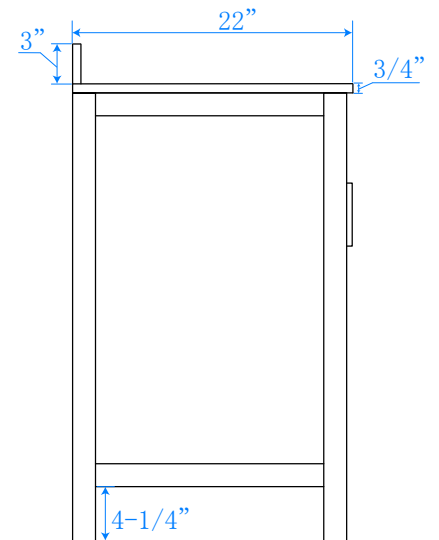

WYNDHAM COLLECTION

TOP VIEW OF VANITY CABINET

**Note: Due to high probability of breakage-the backsplash comes in two pieces-cut from same piece. All measurements are $\pm 1/4$ "*

WC-2525-80-DBL