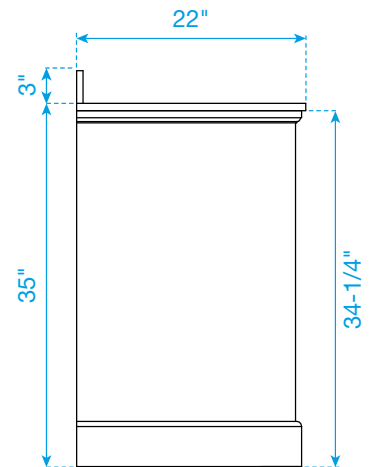

WYNDHAM COLLECTION

TOP VIEW OF VANITY CABINET

Note: Due to high probability of breakage, the backsplash comes in two pieces, cut from the same piece. All Measurements are $\pm 1/4"$.

WC-2323-72-DBL