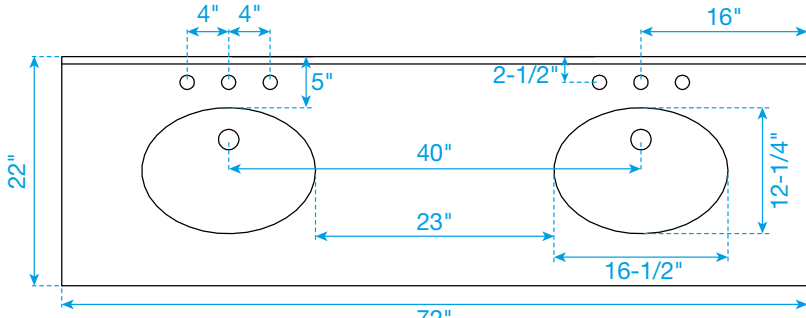

WYNDHAM COLLECTION

TOP VIEW OF VANITY CABINET

Note: Due to high probability of breakage, the backsplash comes in two pieces, cut from the same piece. All Measurements are $\pm 1/4"$.

WC-2323-72-DBL