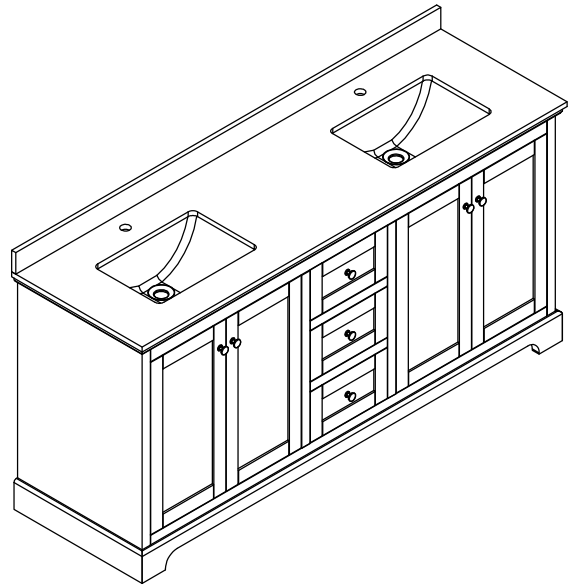

WYNDHAM COLLECTION

TOP VIEW OF VANITY CABINET

Note: Due to high probability of breakage, the backsplash comes in two pieces, cut from the same piece. All Measurements are $\pm 1/4"$.

WC-2323-72-DBL