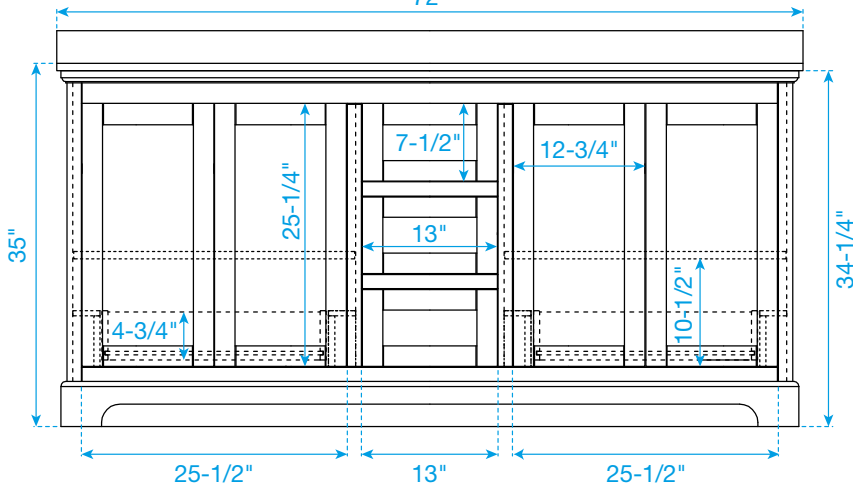

WYNDHAM COLLECTION

TOP VIEW OF VANITY CABINET

Note: Due to high probability of breakage, the backsplash comes in two pieces, cut from the same piece. All Measurements are $\pm 1/4"$.

WC-2323-72-DBL