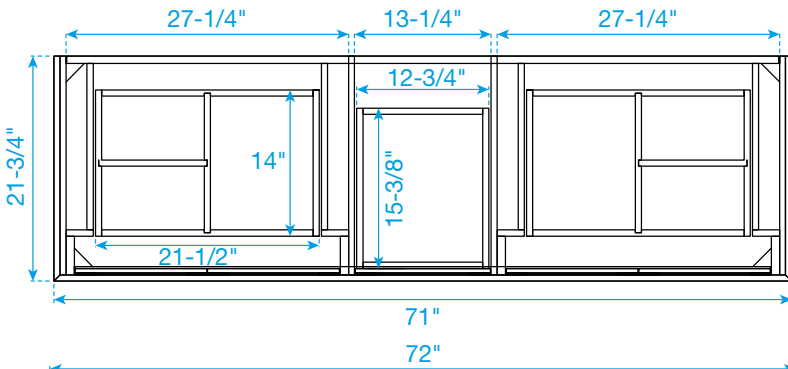

WYNDHAM COLLECTION

TOP VIEW OF VANITY CABINET

Note: Due to high probability of breakage, the backsplash comes in two pieces, cut from the same piece. All Measurements are $\pm 1/4"$.

WC-2323-72-DBL