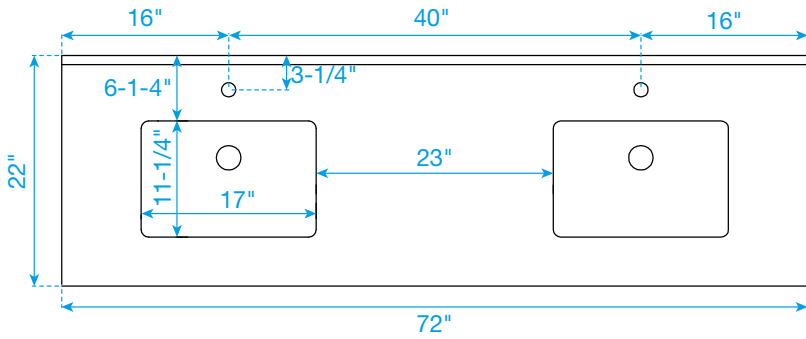

WYNDHAM COLLECTION

TOP VIEW OF VANITY CABINET

Note: Due to high probability of breakage, the backsplash comes in two pieces, cut from the same piece. All Measurements are $\pm 1/4"$.

WC-2323-72-DBL