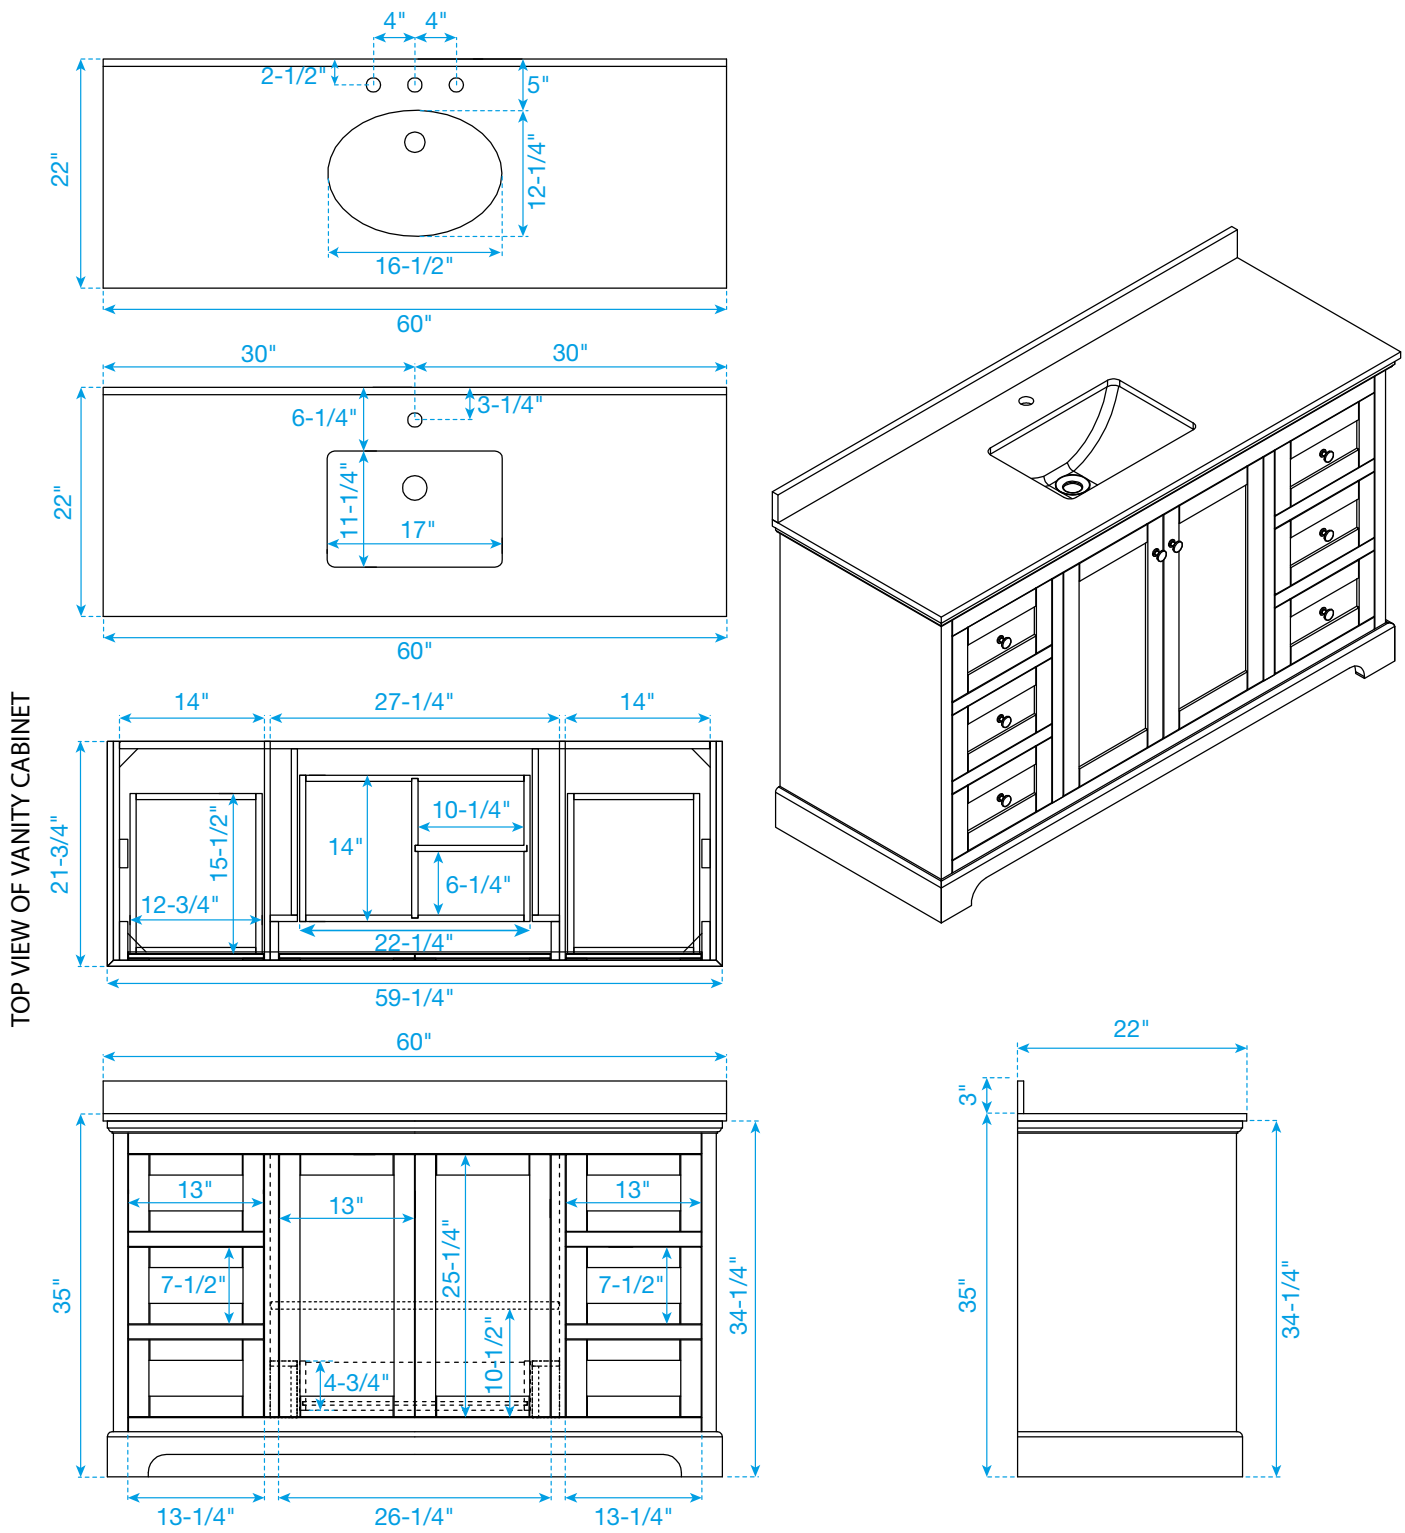

WYNDHAM COLLECTION

Note: Due to high probability of breakage, the backsplash comes in two pieces, cut from the same piece. All Measurements are $\pm 1/4"$.

WC-2323-60-SGL