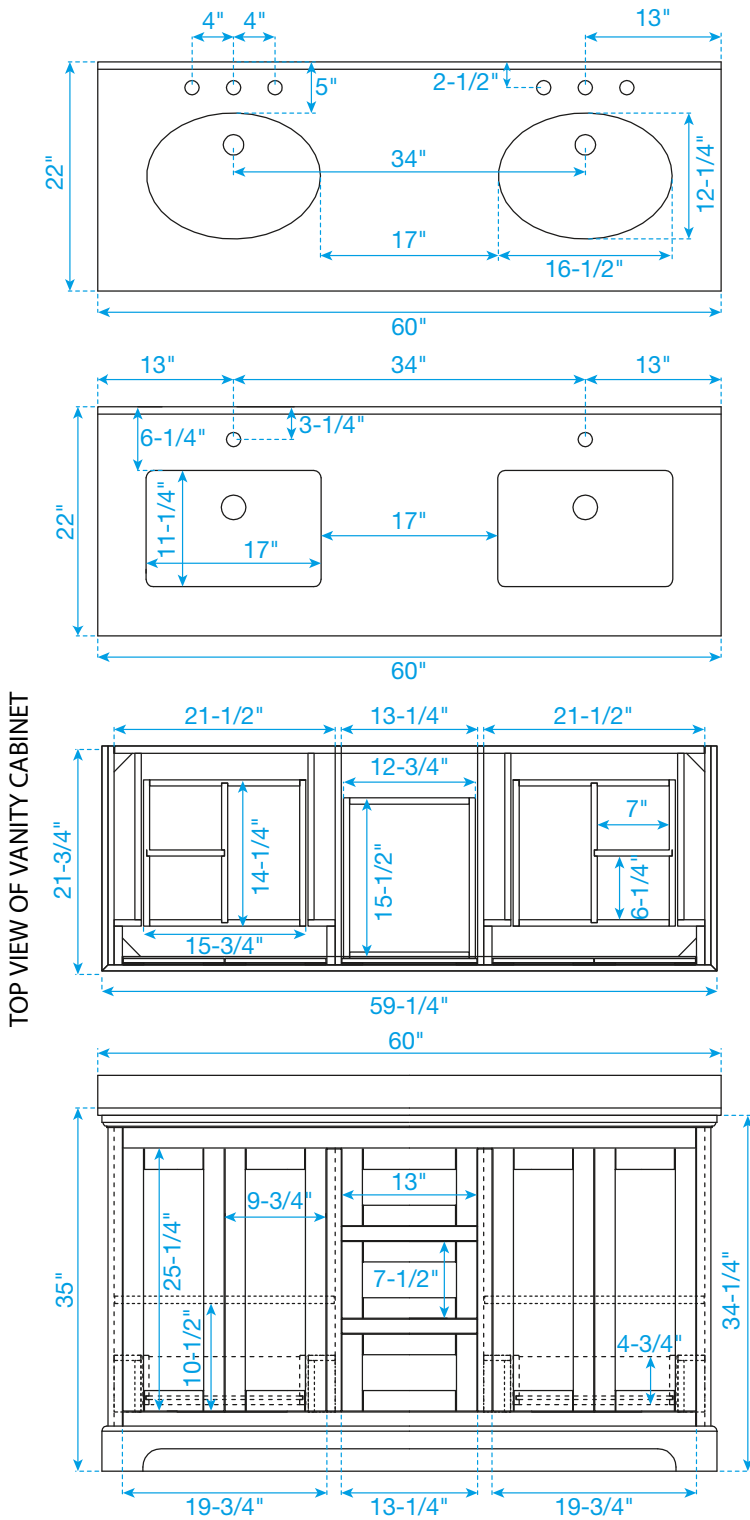

WYNDHAM COLLECTION

Note: Due to high probability of breakage, the backsplash comes in two pieces, cut from the same piece. All Measurements are $\pm 1/4"$.

WC-2323-60-DBL