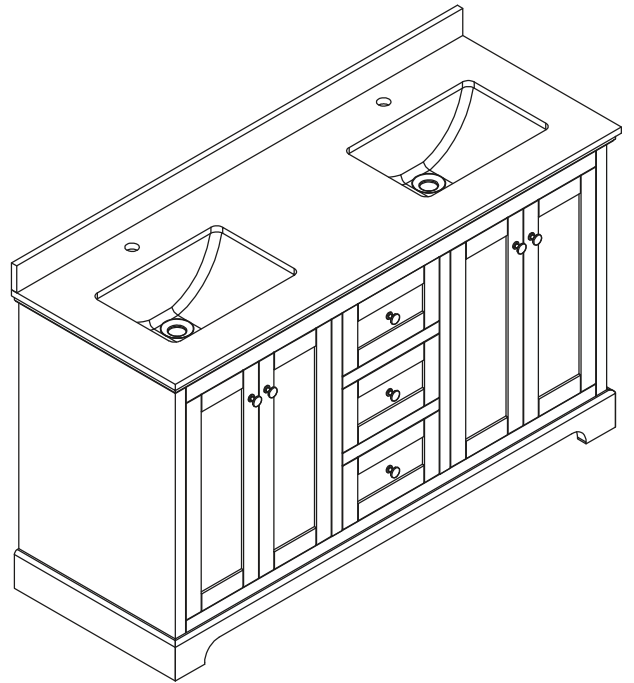

WYNDHAM COLLECTION

Note: Due to high probability of breakage, the backsplash comes in two pieces, cut from the same piece. All Measurements are $\pm 1/4"$.

WC-2323-60-DBL