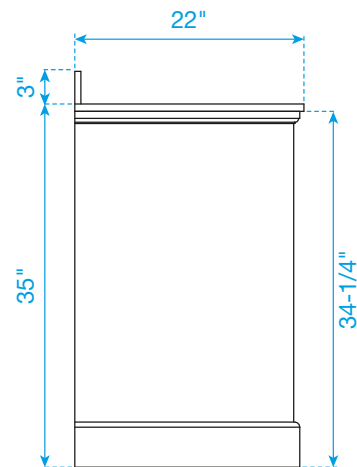

WYNDHAM COLLECTION

Note: Due to high probability of breakage, the backsplash comes in two pieces, cut from the same piece. All Measurements are $\pm 1/4"$.

WC-2323-60-DBL