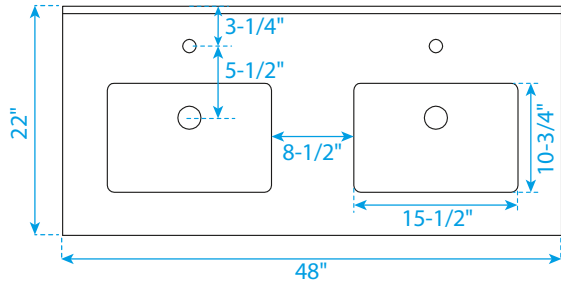

WYNDHAM COLLECTION

TOP VIEW OF VANITY CABINET

Note: All Measurements are $\pm 1/4"$.

WC-2323-48-DBL

WYNDHAM COLLECTION

Side splash is reversible.
Note: All Measurements are $\pm 1/4"$.

WC-VCA-48-DBL-TOP