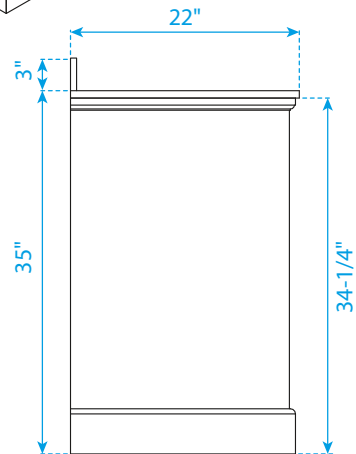

WYNDHAM COLLECTION

TOP VIEW OF VANITY CABINET

Note: All Measurements are $\pm 1/4"$.

WC-2323-48-DBL

WYNDHAM COLLECTION

Side splash is reversible.
Note: All Measurements are $\pm 1/4"$.

WC-VCA-48-DBL-TOP