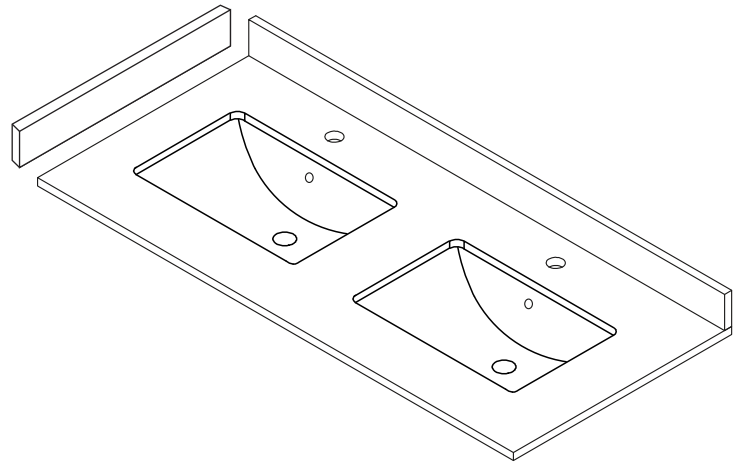

WYNDHAM COLLECTION

TOP VIEW OF VANITY CABINET

Note: All Measurements are $\pm 1/4"$.

WC-2323-48-DBL

WYNDHAM COLLECTION

Side splash is reversible.
Note: All Measurements are $\pm 1/4"$.

WC-VCA-48-DBL-TOP