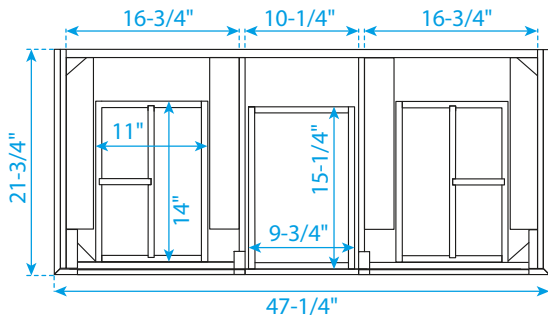

WYNDHAM COLLECTION

TOP VIEW OF VANITY CABINET

Note: All Measurements are $\pm 1/4"$.

WC-2323-48-DBL

WYNDHAM COLLECTION

Side splash is reversible.
Note: All Measurements are $\pm 1/4"$.

WC-VCA-48-DBL-TOP