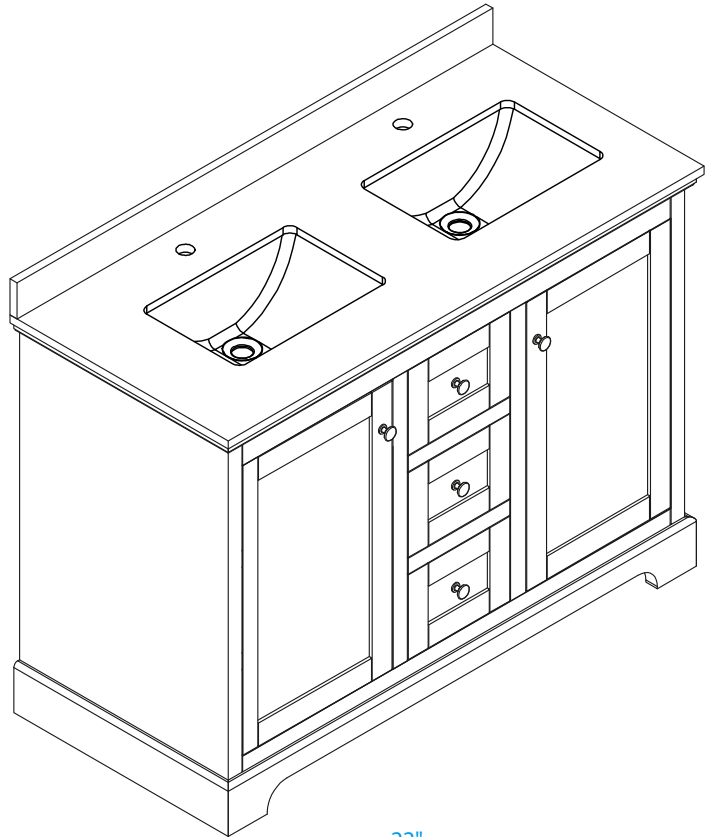

WYNDHAM COLLECTION

TOP VIEW OF VANITY CABINET

Note: All Measurements are $\pm 1/4"$.

WC-2323-48-DBL

WYNDHAM COLLECTION

Side splash is reversible.
Note: All Measurements are $\pm 1/4"$.

WC-VCA-48-DBL-TOP