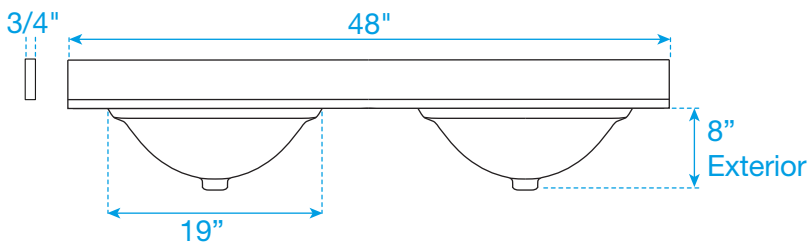

WYNDHAM COLLECTION

TOP VIEW OF VANITY CABINET

Note: All Measurements are $\pm 1/4"$.

WC-2323-48-DBL

WYNDHAM COLLECTION

Side splash is reversible.
Note: All Measurements are $\pm 1/4"$.

WC-VCA-48-DBL-TOP