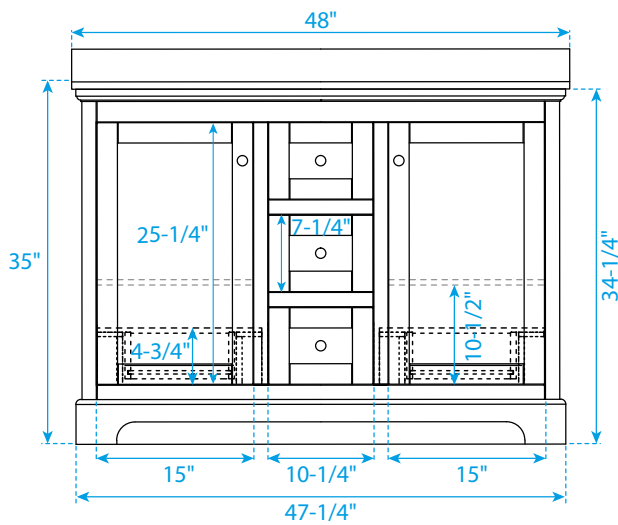

WYNDHAM COLLECTION

TOP VIEW OF VANITY CABINET

Note: All Measurements are $\pm 1/4"$.

WC-2323-48-DBL

WYNDHAM COLLECTION

Side splash is reversible.
Note: All Measurements are $\pm 1/4"$.

WC-VCA-48-DBL-TOP