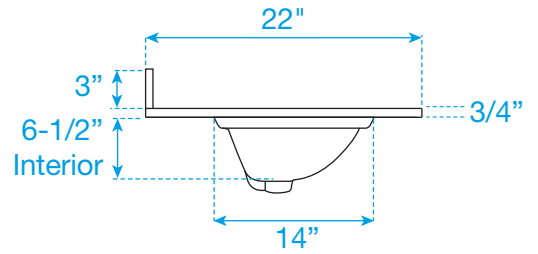

WYNDHAM COLLECTION

TOP VIEW OF VANITY CABINET

Note: All Measurements are $\pm 1/4"$.

WC-2323-48-DBL

WYNDHAM COLLECTION

Side splash is reversible.
Note: All Measurements are $\pm 1/4"$.

WC-VCA-48-DBL-TOP