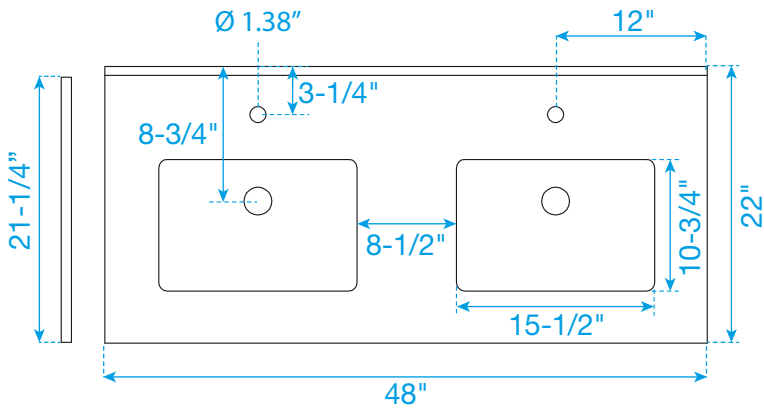

WYNDHAM COLLECTION

TOP VIEW OF VANITY CABINET

Note: All Measurements are $\pm 1/4"$.

WC-2323-48-DBL

WYNDHAM COLLECTION

Side splash is reversible.
Note: All Measurements are $\pm 1/4"$.

WC-VCA-48-DBL-TOP