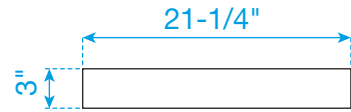

WYNDHAM COLLECTION

TOP VIEW OF VANITY CABINET

Note: All Measurements are $\pm 1/4"$.

WC-2323-48-DBL

WYNDHAM COLLECTION

Side splash is reversible.
Note: All Measurements are $\pm 1/4"$.

WC-VCA-48-DBL-TOP