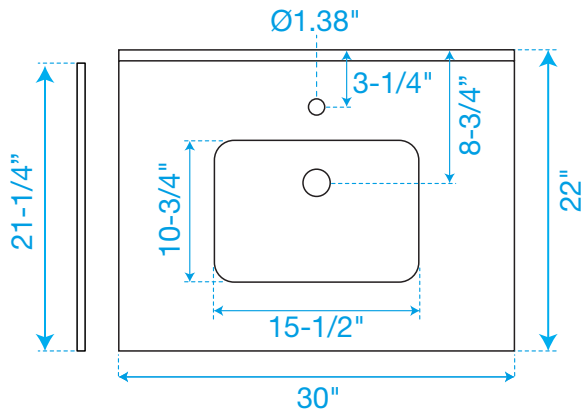

# WYNDHAM COLLECTION

TOP VIEW OF VANITY CABINET

\*Note: All Measurements are  $\pm 1/4$ "

## WC-1414-30

# WYNDHAM COLLECTION

Side splash is reversible.  
Note: All measurements are  $\pm 1/4"$ .

WC-VCA-30-SGL-TOP