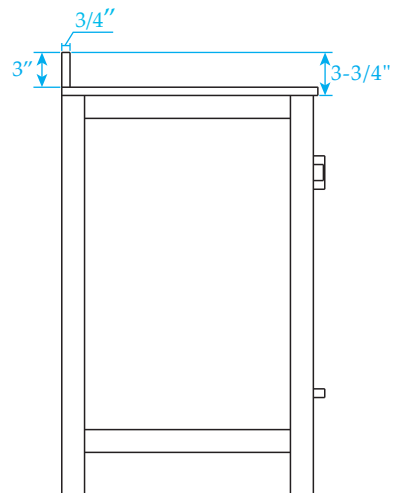

# WYNDHAM COLLECTION

TOP VIEW OF VANITY CABINET

\*Note: All Measurements are  $\pm 1/4$ "

## WC-1414-30

# WYNDHAM COLLECTION

Side splash is reversible.  
Note: All measurements are  $\pm 1/4"$ .

WC-VCA-30-SGL-TOP