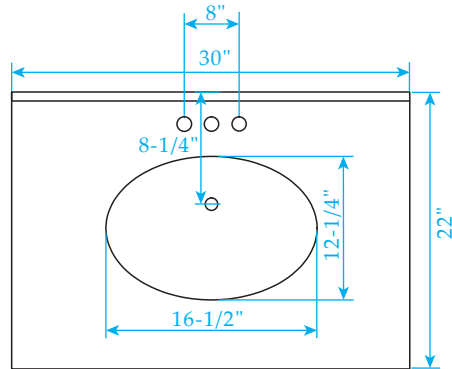

# WYNDHAM COLLECTION

TOP VIEW OF VANITY CABINET

\*Note: All Measurements are  $\pm 1/4$ "

# WYNDHAM COLLECTION

Side splash is reversible.  
Note: All measurements are  $\pm 1/4"$ .

WC-VCA-30-SGL-TOP