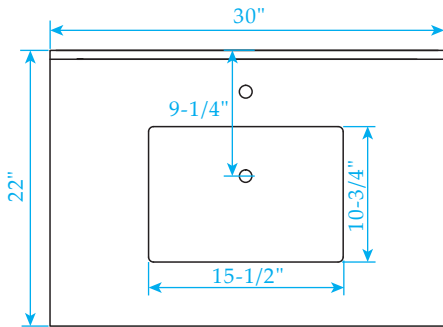

# WYNDHAM COLLECTION

TOP VIEW OF VANITY CABINET

\*Note: All Measurements are  $\pm 1/4$ "

# WYNDHAM COLLECTION

Side splash is reversible.  
Note: All measurements are  $\pm 1/4"$ .

WC-VCA-30-SGL-TOP