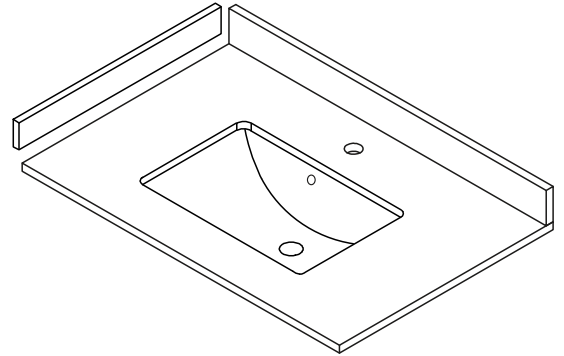

# WYNDHAM COLLECTION

TOP VIEW OF VANITY CABINET

\*Note: All Measurements are  $\pm 1/4$ "

## WC-1414-30

# WYNDHAM COLLECTION

Side splash is reversible.  
Note: All measurements are  $\pm 1/4"$ .

WC-VCA-30-SGL-TOP