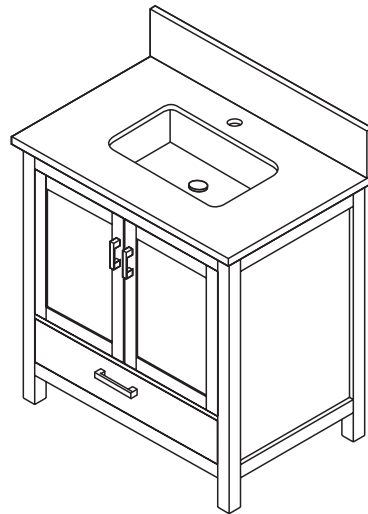

# WYNDHAM COLLECTION

TOP VIEW OF VANITY CABINET

\*Note: All Measurements are  $\pm 1/4$ "

## WC-1414-30

# WYNDHAM COLLECTION

Side splash is reversible.  
Note: All measurements are  $\pm 1/4"$ .

WC-VCA-30-SGL-TOP