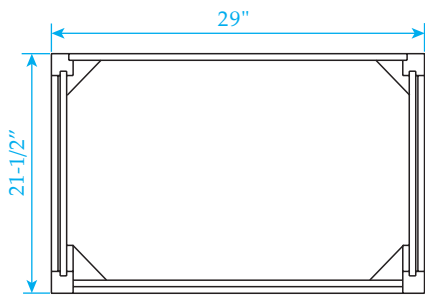

# WYNDHAM COLLECTION

TOP VIEW OF VANITY CABINET

\*Note: All Measurements are  $\pm 1/4$ "

# WYNDHAM COLLECTION

Side splash is reversible.  
Note: All measurements are  $\pm 1/4"$ .

WC-VCA-30-SGL-TOP