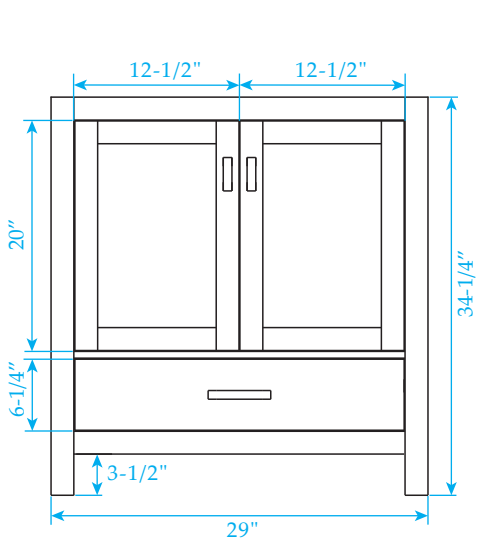

# WYNDHAM COLLECTION

TOP VIEW OF VANITY CABINET

\*Note: All Measurements are  $\pm 1/4$ "

# WYNDHAM COLLECTION

Side splash is reversible.  
Note: All measurements are  $\pm 1/4"$ .

WC-VCA-30-SGL-TOP