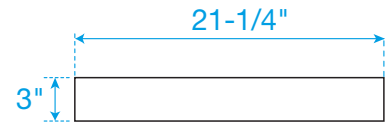

# WYNDHAM COLLECTION

TOP VIEW OF VANITY CABINET

\*Note: All Measurements are  $\pm 1/4$ "

# WYNDHAM COLLECTION

Side splash is reversible.  
Note: All measurements are  $\pm 1/4"$ .

WC-VCA-30-SGL-TOP