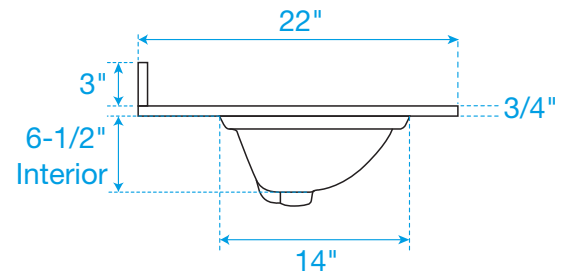

# WYNDHAM COLLECTION

TOP VIEW OF VANITY CABINET

\*Note: All Measurements are  $\pm 1/4$ "

# WYNDHAM COLLECTION

Side splash is reversible.  
Note: All measurements are  $\pm 1/4"$ .

WC-VCA-30-SGL-TOP