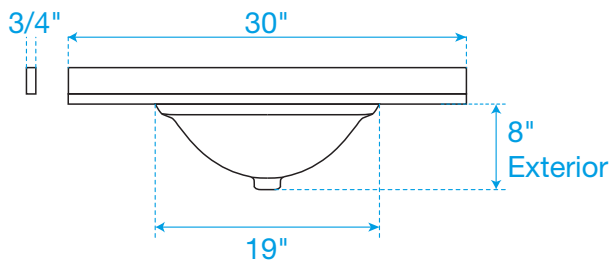

# WYNDHAM COLLECTION

TOP VIEW OF VANITY CABINET

\*Note: All Measurements are  $\pm 1/4$ "

# WYNDHAM COLLECTION

Side splash is reversible.  
Note: All measurements are  $\pm 1/4"$ .

WC-VCA-30-SGL-TOP